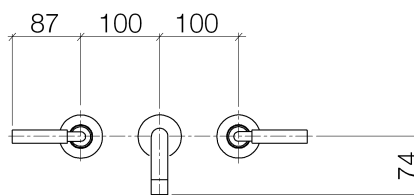

Product specifications

Exposed trim parts only, rough to be ordered separately

- **6 1/4" projection**
- Fixed spout 1/2"
- M 18 x 1 aerator – female thread
- 2x xControl ceramic disc cartridges, stem can be cut to length 1/2"
- Water flow rate limited to max. 1.5 gpm
- low lead compliant
- Flanges $\varnothing$ 2 1/8"
- Faucet extension 1/2", 2"

[ADA]