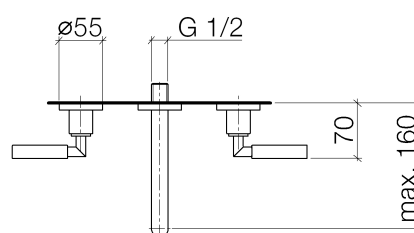

Product specifications

Exposed trim parts only, rough to be ordered separately

- **6 1/4" projection**
- Fixed spout 1/2"
- M 18 x 1 aerator – female thread
- 2x xControl ceramic disc cartridges, stem can be cut to length 1/2"
- Water flow rate limited to max. 1.5 gpm
- low lead compliant
- Flanges $\varnothing$ 2 1/8"
- Faucet extension 1/2", 2"

[ADA]