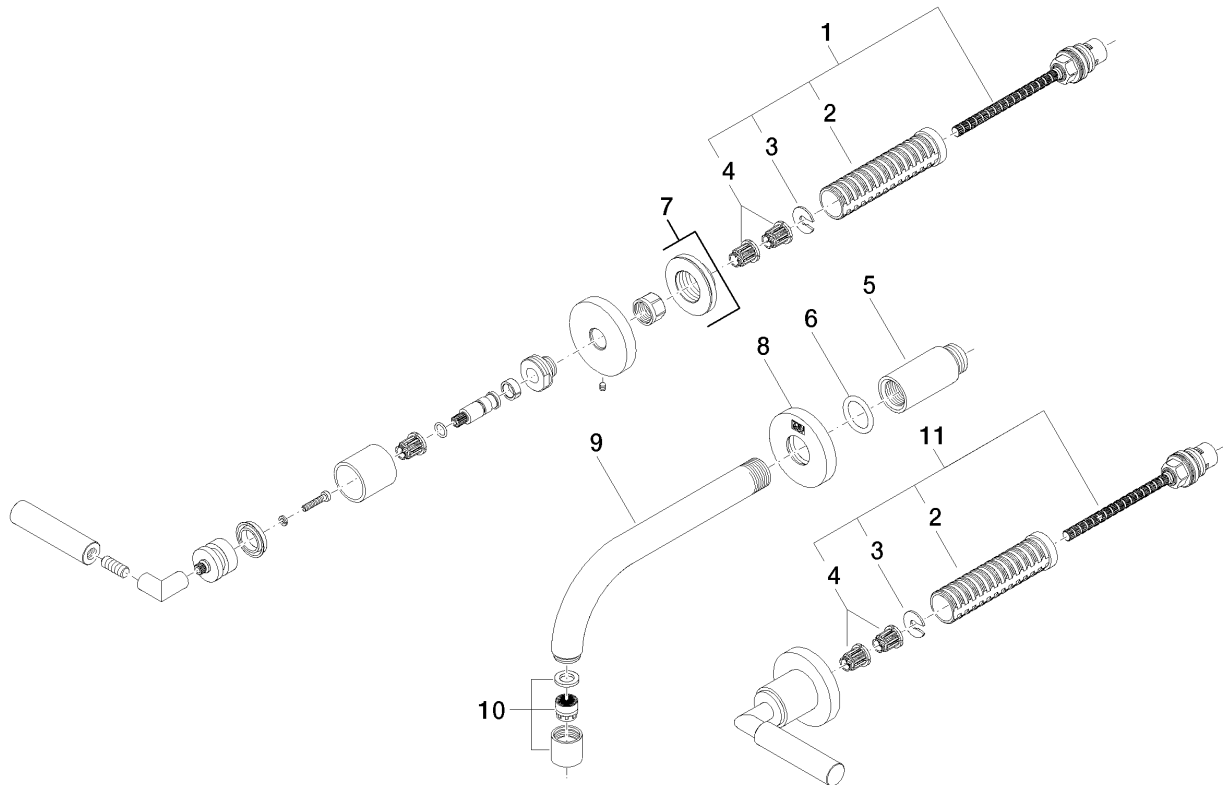

Product specifications

Exposed trim parts only, rough to be ordered separately

- **6 1/4" projection**
- Fixed spout 1/2"
- M 18 x 1 aerator – female thread
- 2x xControl ceramic disc cartridges, stem can be cut to length 1/2"
- Water flow rate limited to max. 1.5 gpm
- low lead compliant
- Flanges \varnothing 2 1/8"
- Faucet extension 1/2", 2"

[ADA]

Surfaces

- chrome 36707882-000010
- chrome 36707882-000010
- matt platinum 36707882-060010
- matt platinum 36707882-060010
- platinum 36707882-080010
- platinum 36707882-080010
- matt white 36707882-100010
- matt white 36707882-100010
- matt black 36707882-330010
- matt black 36707882-330010

Accessories required

- Rough, spout in the center; 35707970
- Rough, spout in the center; 35707970
- Rough, flexible positioning; 35712970
- Rough, flexible positioning; 35712970

Exploded assembly drawing

Order quantity

No.	Article number	Name	Installation quantity
1	0490031560090	top	1
2	09184007790	sleeve	2
3	09160102690	ring	2
4	09121200290	fixing cap	4
5	0924030811090	extension	1
6	09141002690	seal	1
7	36310882ff	connection	2
8	092722503ff	rosette	1
9	04282208910ff	spout	1
10	90230101901ff	aerator	1
11	0490031570090	top	1