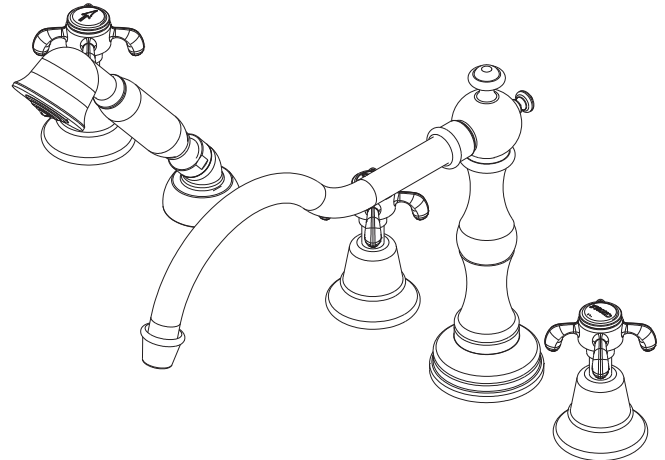

VIRGINIA

Roman Tub with Handshower Deck Trim

3-1687

Features

- Solid brass construction
- ADA compliant traditional cross handles
- 6" (15.2 cm) spout height at outlet
- 11-9/16" (29.4 cm) spout reach (c-c)
- Intended for use with Newport Brass rough valve kit (Required Accessory) which incorporates the following:
  - Brass valve bodies and quick-connect spout fitting
  - Quarter-turn washerless ceramic disc 3/4" valve cartridges
  - Diverter valve and hoses as needed for handshower

Codes / Standards Compliance

Meets or exceeds the following at date of manufacture:

- ASME A112.18.1/CSA B125.1
- IAPMO/cUPC
- IPC
- ADA
- ICC/ANSI A117.1
- Energy Policy Act of 1992
- EPA Watersense
- All applicable US Federal and State material regulations

Colors / Finishes

- 15: Polished Nickel
- 15S: Satin Nickel
- 26: Polished Chrome
- 10B: Oil Rubbed Bronze
- Other: Refer to the Newport Brass catalog for additional color/finish options.

Specified Model

Model	Description	Colors / Finishes
3-1687	Roman Tub with Handshower Deck Trim	☐ 15 ☐ 15S ☐ 26 ☐ 10B ☐ Other

Required Accessory:

Trim, above, and Rough Valve Kit, below, must both be specified.

Application	Roman Tub			Roman Tub with Handshower					
	Hot Valve	Cold Valve	Spout Quick-Connect Fitting	Hot Valve	Cold Valve	Spout Quick-Connect Fitting	Poly-Braided Hose	Handshower Diverter	H/S Flange Hardware
Inlet/Outlet Size	3/4"	3/4"	3/4"	3/4"	3/4"	3/4"	1/2"	3/4" / 1/2"	-
Part Number	☐ 1-547			☐ 1-548					
Image									

Product Specification:

Add "Color / Finish" suffix to Tub Deck Trim model number, below.

The Roman Tub with Handshower Deck Trim shall be made of solid brass construction. Roman Tub with Handshower Deck Trim shall incorporate ADA compliant traditional cross handles. Product shall incorporate a 6" (15.2 cm) spout height at outlet and a 11-9/16" (29.4 cm) spout reach (c-c). Rough valve kit shall incorporate brass valve bodies with quarter-turn washerless ceramic disc 3/4" valve cartridges, a quick-connect spout fitting and a diverter valve with hoses as needed for handshower. Roman Tub with Handshower Deck Trim shall be Newport Brass Model 3-1687/____ and Newport Brass rough valve kit shall be 1-548.