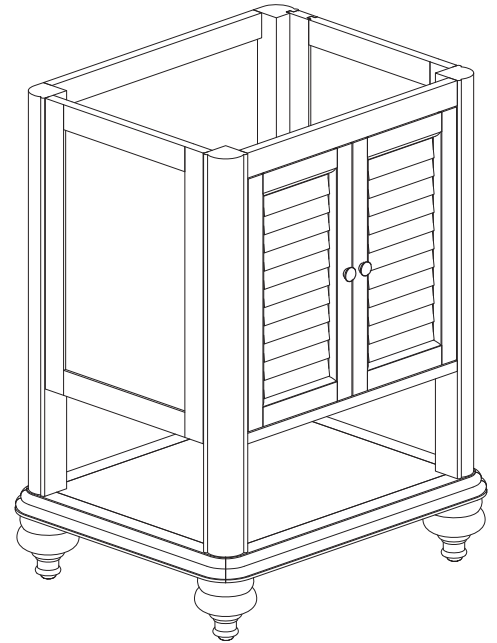

*Avanity*

TROPICA-V24-AB/TROPICA-V24-AW

**Features**

- Solid poplar frame and cherry veneer MDF
- Distressed wood finish
- 2 soft-close doors
- Open shelf
- Brushed nickel finished hardware
- Adjustable height levelers
- Under counter application

**Colors / Finishes**

- Antique Brown
- Antique White

**Nominal Dimension**

- 24W x 21D x 34H (inches)

**Components**

Mirror	TROPICA-M24-AB	TROPICA-M24-AW	
Vanity Top	SUT25BK	SUT25CW	SUT25GB
Sink	CUM18WT	CUM18LN	

**Product Diagrams**

Front

Back

Side

Top