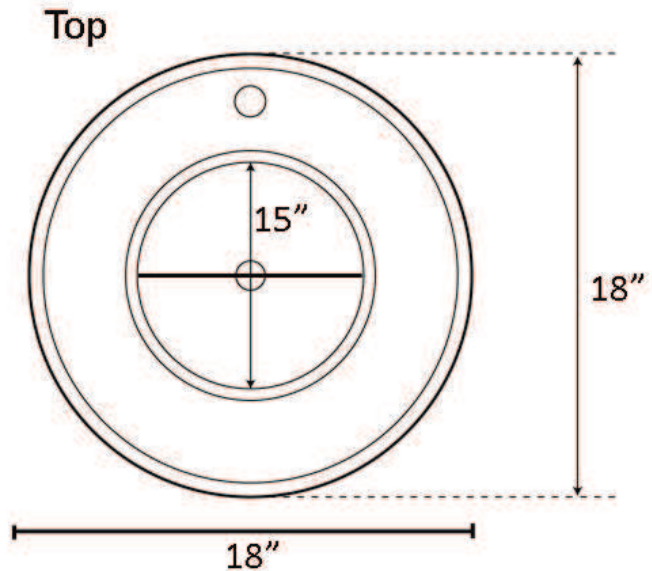

**18" VERBENA
ROUND BAR SINK**

Cat. No
PSCSB3016-AC

W: 18"
D: 18"
H: 7"

***Please do NOT cut hole without
template or actual product.**

Interior Bowl Dimensions:

Basin Interior: 15" W x 15" D
Basin Depth: 6-1/2"

Features:

- ▶ Constructed of solid 16 gauge copper
- ▶ Hammered interior and exterior
- ▶ Accommodates 3-1/2" drain
- ▶ Drain sold separately
- ▶ May be used as either an undermount or a drop-in
- ▶ Copper weighs 46 oz. Per square foot
- ▶ Copper is a living finish and will patina over time

Finish:

AC Antique Copper

Dimensions of fixture are nominal and may vary within the range of tolerances established by ANSI Standard A112.19.2. Dimensions and specifications subject to change without notice.