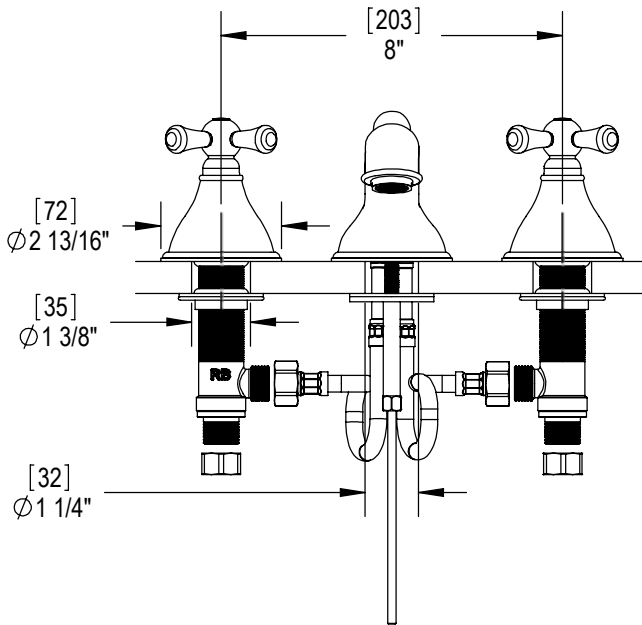

Features

- Brass construction with choice of 21 finishes
- Two Cross Handles
- Quarter turn Ceramic Disk cartridges
- 2.2gpm @ 60 psi

Order Matrix

Model	Main/Accent Finish
1ARBFMC	AB - Antique Brass
	ABM - Antique Brass Matt
	AC - Antique Copper
	ACM - Antique Copper Matt
	BB - Bright Brass
	CH - Chrome
	GD - Gold
	OB - Oil Rubbed Bronze
	PN - Polished Nickel
	SB - Satin Brass
	SC - Satin Chrome
	SN - Satin Nickel
	TB - Tuscan Brass
	AQ - Aqua
	BD - Bordeaux
	BK - Black
	MB - Matte Black
	MW - Matte White
	NC - Natural Cream
	RD - Red
	WH - White

FLEMISH
Widespread Lavatory Set with Pop-Up
Model: 1ARBFMC XX-XX

Critical Dimensions