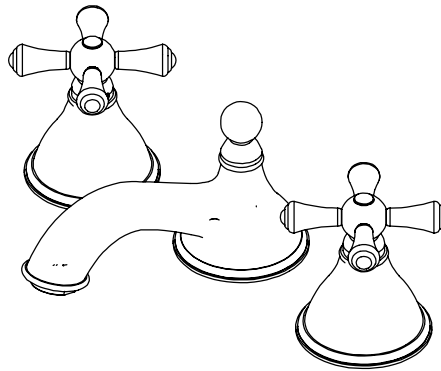

Features

- Brass construction with choice of 21 finishes
- Two Cross Handles
- Quarter turn Ceramic Disk cartridges
- 2.2gpm @ 60 psi

Order Matrix

Model	Main/Accent Finish
1ARBFMC	AB - Antique Brass
	ABM - Antique Brass Matt
	AC - Antique Copper
	ACM - Antique Copper Matt
	BB - Bright Brass
	CH - Chrome
	GD - Gold
	OB - Oil Rubbed Bronze
	PN - Polished Nickel
	SB - Satin Brass
	SC - Satin Chrome
	SN - Satin Nickel
	TB - Tuscan Brass
	AQ - Aqua
	BD - Bordeaux
	BK - Black
	MB - Matte Black
	MW - Matte White
	NC - Natural Cream
	RD - Red
	WH - White

FLEMISH
Widespread Lavatory Set with Pop-Up
Model: 1ARBFMC XX-XX

Critical Dimensions