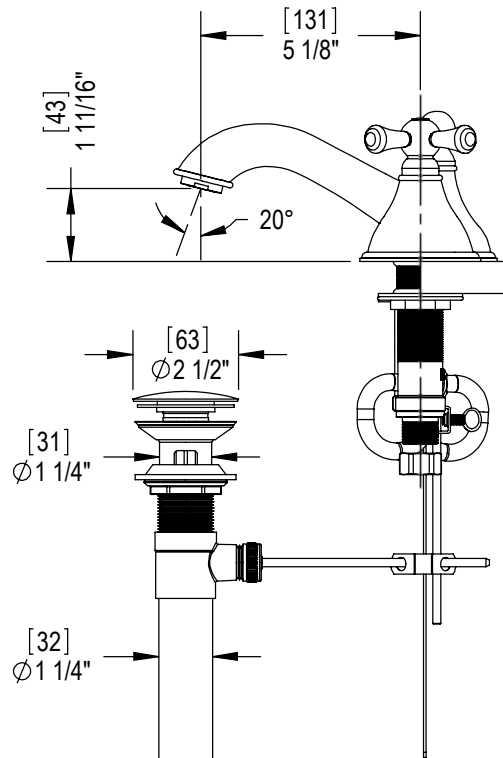

Features

- Brass construction with choice of 21 finishes
- Two Cross Handles
- Quarter turn Ceramic Disk cartridges
- 2.2gpm @ 60 psi

Order Matrix

Model	Main/Accent Finish
1ARBFMC	AB - Antique Brass
	ABM - Antique Brass Matt
	AC - Antique Copper
	ACM - Antique Copper Matt
	BB - Bright Brass
	CH - Chrome
	GD - Gold
	OB - Oil Rubbed Bronze
	PN - Polished Nickel
	SB - Satin Brass
	SC - Satin Chrome
	SN - Satin Nickel
	TB - Tuscan Brass
	AQ - Aqua
	BD - Bordeaux
	BK - Black
	MB - Matte Black
	MW - Matte White
	NC - Natural Cream
	RD - Red
	WH - White

FLEMISH
Widespread Lavatory Set with Pop-Up
Model: 1ARBFMC XX-XX

Critical Dimensions