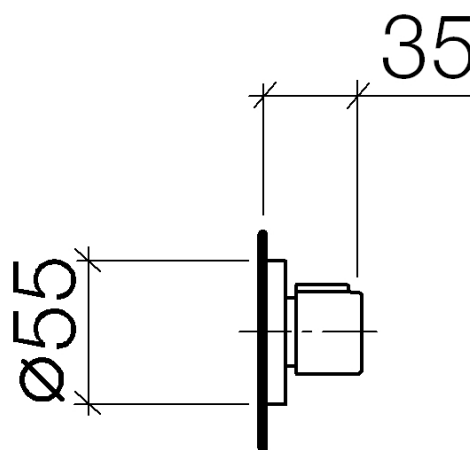

Product specifications

Exposed trim parts only, rough to be ordered separately

- Flange diameter 2 1/8"

Surfaces

- chrome 36310979-00
- chrome 36310979-00
- matt platinum 36310979-06
- matt platinum 36310979-06

Accessories required

- Rough for wall-mounted volume control – 1/2" clockwise closing; 35621970
- Rough for wall-mounted volume control – 1/2" clockwise closing; 35621970
- Rough for wall-mounted volume control – 3/4" clockwise closing; 35622970
- Rough for wall-mounted volume control – 3/4" clockwise closing; 35622970

Exploded assembly drawing

Order quantity

No.	Article number	Name	Installation quantity
1	09141002590	seal	1
2	092722004ff	rosette	1
3	09160102590	ring	1
4	092102070ff	cover	1
5	092097030ff	handle	1
6	09300901090	key	1