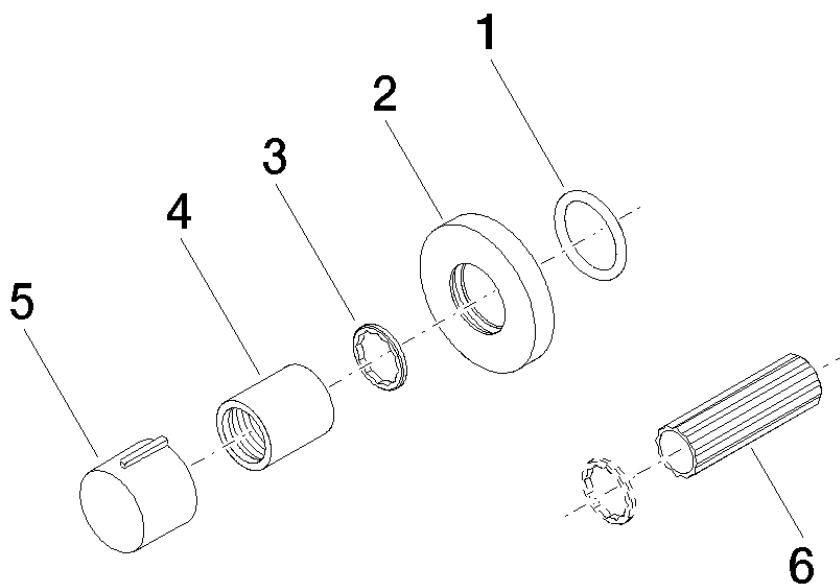

Product specifications

Exposed trim parts only, rough to be ordered separately

- Flange diameter 2 1/8"

Surfaces

- chrome 36310979-00
- chrome 36310979-00
- matt platinum 36310979-06
- matt platinum 36310979-06

Accessories required

- Rough for wall-mounted volume control – 1/2" clockwise closing; 35621970
- Rough for wall-mounted volume control – 1/2" clockwise closing; 35621970
- Rough for wall-mounted volume control – 3/4" clockwise closing; 35622970
- Rough for wall-mounted volume control – 3/4" clockwise closing; 35622970

Exploded assembly drawing

Order quantity

No.	Article number	Name	Installation quantity
1	09141002590	seal	1
2	092722004ff	rosette	1
3	09160102590	ring	1
4	092102070ff	cover	1
5	092097030ff	handle	1
6	09300901090	key	1