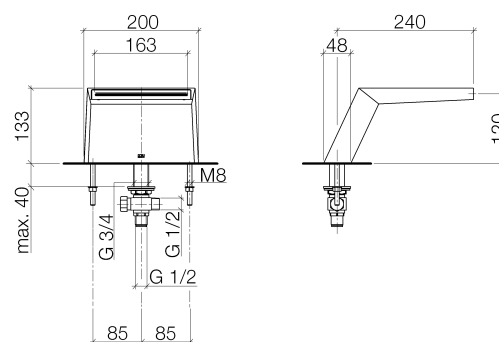

### Product specifications

- **9 1/2" projection**
- Jet regulator 5/8" x 6 7/8"
- Mounting kit containing 2 threaded rods
- Height 5 1/8"
- 1/2" connection

<b>No.</b>	<b>Article number</b>	<b>Name</b>	<b>Installation quantity</b>
<b>1</b>	9029030590090	insert	1
<b>2</b>	091173001ff	spout	1
<b>3</b>	09311104490	pin	1
<b>4</b>	09141000890	seal	2
<b>5</b>	09311101190	pin	2
<b>6</b>	09240424690	nipple	1
<b>7</b>	09301104590	disc	2
<b>8</b>	09230105790	flow reducer	1
<b>9</b>	09231002390	nut	2
<b>10</b>	09141014090	seal	1
<b>11</b>	9030010330090	base	1
<b>12</b>	0423100040490	fixing set	1
<b>13</b>	0417110201090	distributor	1
<b>14</b>	9023100120090	gasket kit	1
<b>15</b>	0421020060092	cap	2