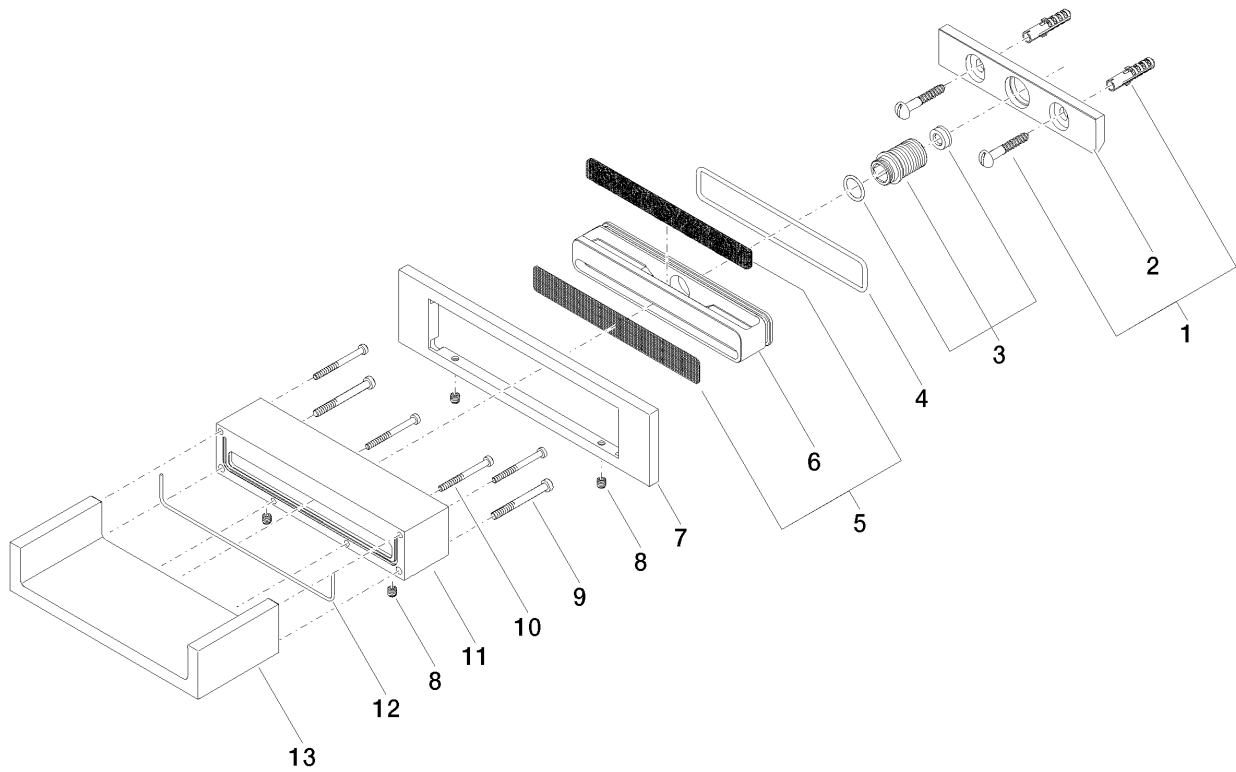

Product specifications

- **4 3/4" projection**
- Cover plate 9 1/2" x 2 3/8"
- 1/2" connection
- Plug link connection

Surfaces

- chrome 13420979-00
- matt platinum 13420979-06

Exploded assembly drawing

Order quantity

No.	Article number	Name	Installation quantity
1	0430310240190	fixing set	1
2	09179705690	holder	1
3	9024050080090	nipple set	1
4	09141050490	seal	1
5	9029300400090	insert	1
6	091711104490	distributor	1
7	092797034ff	rosette	1
8	093111104990	pin	4
9	09303014790	screw	2
10	09303008690	screw	4
11	093001104ff	casing	1
12	09140350490	seal	1
13	091194046ff	spout	1