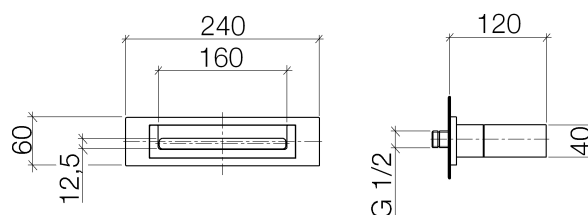

Product specifications

- **4 3/4" projection**
- Cover plate 9 1/2" x 2 3/8"
- 1/2" connection
- Plug link connection

Surfaces

- chrome 13420979-00
- matt platinum 13420979-06

Exploded assembly drawing

Order quantity

No.	Article number	Name	Installation quantity
1	0430310240190	fixing set	1
2	09179705690	holder	1
3	9024050080090	nipple set	1
4	09141050490	seal	1
5	9029300400090	insert	1
6	091711104490	distributor	1
7	092797034ff	rosette	1
8	093111104990	pin	4
9	09303014790	screw	2
10	09303008690	screw	4
11	093001104ff	casing	1
12	09140350490	seal	1
13	091194046ff	spout	1