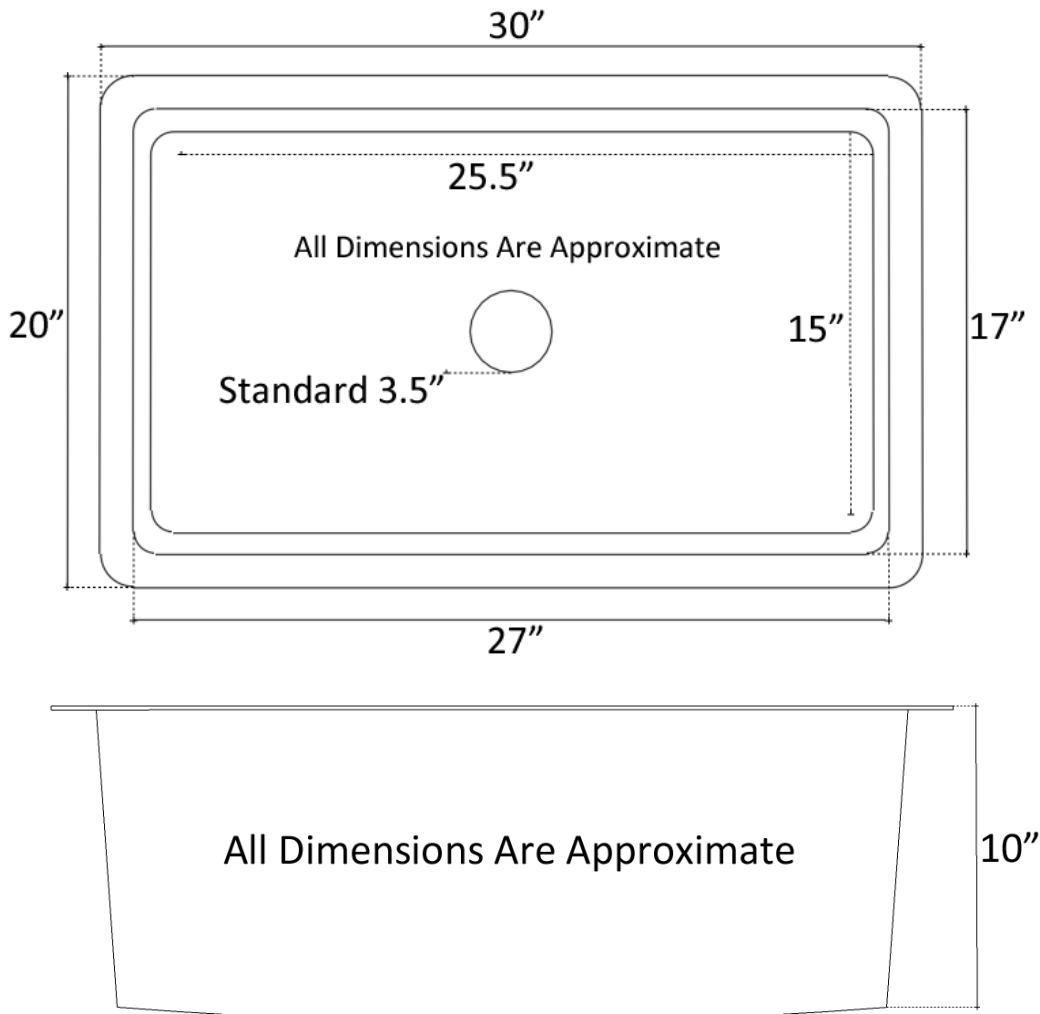

Description:

- Copper
- Undermount
- Use standard 3.5" drain
- Clean with mild soap
No harsh chemicals

Available Finishes:

- DB** Dark Bronze
- WC** Weathered Copper

Available Drains:

- D003** Basket Strainer
- D007** Disposal Flange

DIMENSIONS WILL VARY. DO NOT use this sheet as a guide for countertop cuts.