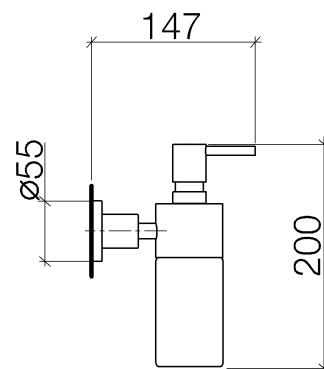

Product specifications

- Width 2 3/8"
- Height 7 7/8"
- 9 7/8" bottle capacity
- Flange diameter 2 1/8"
- 5 3/4" projection

Surfaces

- chrome 83430892-00
- chrome 83430892-00
- matt platinum 83430892-06
- matt platinum 83430892-06
- platinum 83430892-08
- platinum 83430892-08
- matt white 83430892-10
- matt white 83430892-10
- matt black 83430892-33
- matt black 83430892-33

Exploded assembly drawing

Order quantity

No.	Article number	Name	Installation quantity
1	05101050001ff	dispenser	1
2	08101049990	hose	1
3	90101052900ff	base	1
4	08900400182	glass	1
5	081720624ff	holder	1
6	09311111390	pin	1
7	081789505ff	holder	1
8	09301104690	disc	1
9	08185058690	screw	1
10	09231002690	nut	1
11	0517207390090	fixing set	1