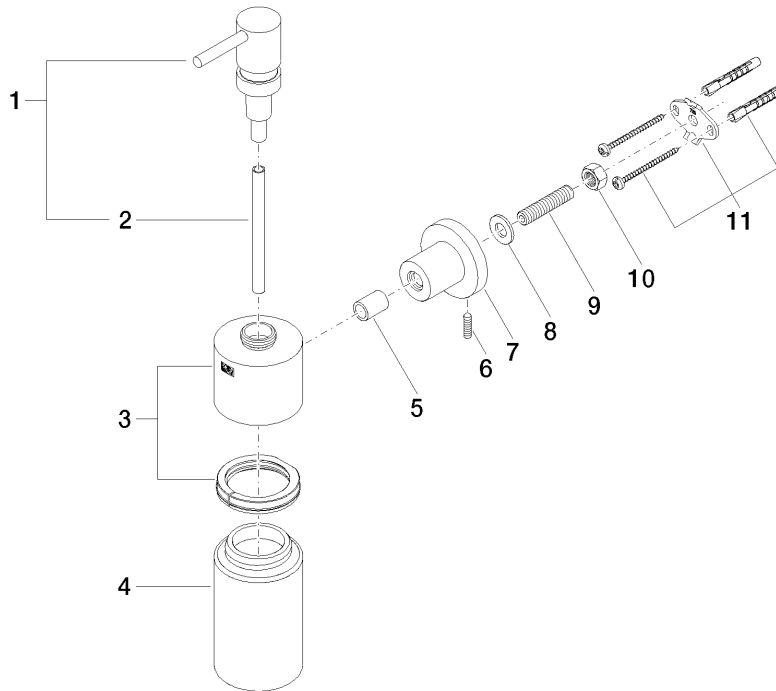

Product specifications

- Width 2 3/8"
- Height 7 7/8"
- 9 7/8" bottle capacity
- Flange diameter 2 1/8"
- 5 3/4" projection

Surfaces

- chrome 83430892-00
- chrome 83430892-00
- matt platinum 83430892-06
- matt platinum 83430892-06
- platinum 83430892-08
- platinum 83430892-08
- matt white 83430892-10
- matt white 83430892-10
- matt black 83430892-33
- matt black 83430892-33

Exploded assembly drawing

Order quantity

No.	Article number	Name	Installation quantity
1	05101050001ff	dispenser	1
2	08101049990	hose	1
3	90101052900ff	base	1
4	08900400182	glass	1
5	081720624ff	holder	1
6	09311111390	pin	1
7	081789505ff	holder	1
8	09301104690	disc	1
9	08185058690	screw	1
10	09231002690	nut	1
11	0517207390090	fixing set	1