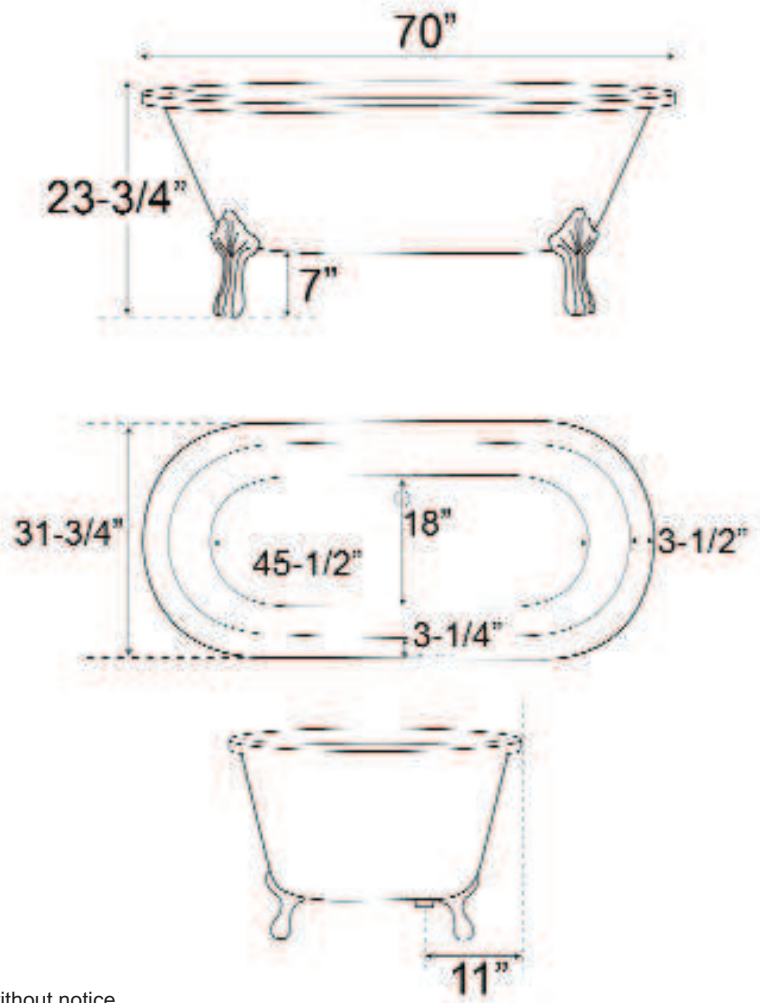

**COLIN
70" ACRYLIC DOUBLE
ROLL TOP TUB**

Cat. No.
ADR7H70LP

L: 70"
W: 31 3/4"
H: 23 3/4"

Water depth: 16 1/4" to top of tub

The following is recommended for ADR7H70LP tubs:

- Rim-mounted faucets: part #4601 or 7529
- Straight bath supplies: part #5577
- Leg tub drain: part #5599E

Gallon Capacity: 57
Shipping Weight: 425 lbs.
Empty Weight: 200 lbs.
Filled Weight: 676 lbs.

Features:

- ▶ Interior and exterior walls acrylic sheets
- ▶ Space between walls partially filled with fiberglass & resin
- ▶ Lion paw feet available in 3 finishes
- ▶ 7" centers in tub deck
- ▶ Tub feet are attached and leveled before shipment.
- ▶ Tub is thoroughly inspected before shipment

Feet Finishes:

BN Brushed Nickel **PB** Polished Brass
CP Polished Chrome

Dimensions of fixture are nominal and specifications subject to change without notice.