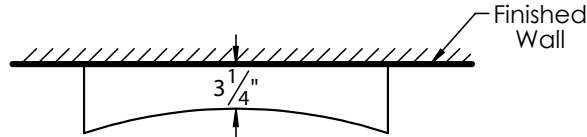

**PRODUCT DESCRIPTION**

9790 Series 22" Wall Mirror

- Available in Cognac (CGN) or Dark Walnut (DWN) Finish
- Integrated Storage Shelf

**PRODUCT MEASUREMENTS**

- Width: 22"
- Depth: 5"
- Height: 31"

**RECOMMENDED ACCESSORIES**

- 5670 Vanity

**ROUGHING-IN DIMENSIONS**

Please Note: All drawings contain the necessary measurements which are subject to standard industry tolerances. They are stated in inches and are non-binding. Exact measurements, in particular for customized installation scenarios, can only be taken from the finished product.

TOP VIEW

FRONT VIEW

SIDE VIEW