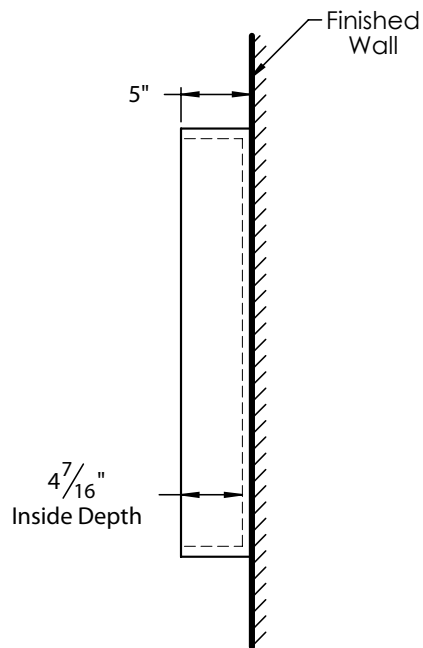

**PRODUCT DESCRIPTION**

9790 Series 22" Wall Mirror

- Available in Cognac (CGN) or Dark Walnut (DWN) Finish
- Integrated Storage Shelf

**PRODUCT MEASUREMENTS**

- Width: 22"
- Depth: 5"
- Height: 31"

**RECOMMENDED ACCESSORIES**

- 5670 Vanity

**ROUGHING-IN DIMENSIONS**

Please Note: All drawings contain the necessary measurements which are subject to standard industry tolerances. They are stated in inches and are non-binding. Exact measurements, in particular for customized installation scenarios, can only be taken from the finished product.

TOP VIEW

FRONT VIEW

SIDE VIEW