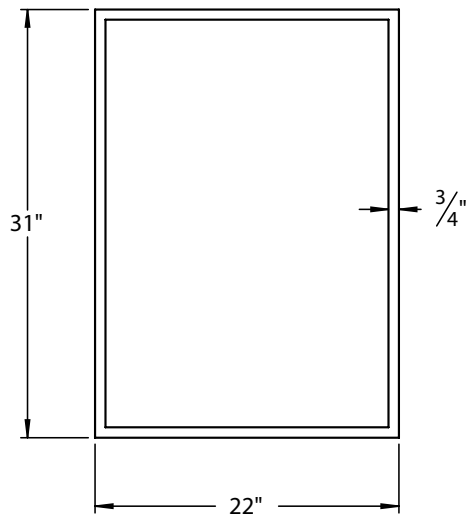

**PRODUCT DESCRIPTION**

9790 Series 22" Wall Mirror

- Available in Cognac (CGN) or Dark Walnut (DWN) Finish
- Integrated Storage Shelf

**PRODUCT MEASUREMENTS**

- Width: 22"
- Depth: 5"
- Height: 31"

**RECOMMENDED ACCESSORIES**

- 5670 Vanity

**ROUGHING-IN DIMENSIONS**

Please Note: All drawings contain the necessary measurements which are subject to standard industry tolerances. They are stated in inches and are non-binding. Exact measurements, in particular for customized installation scenarios, can only be taken from the finished product.

TOP VIEW

FRONT VIEW

SIDE VIEW