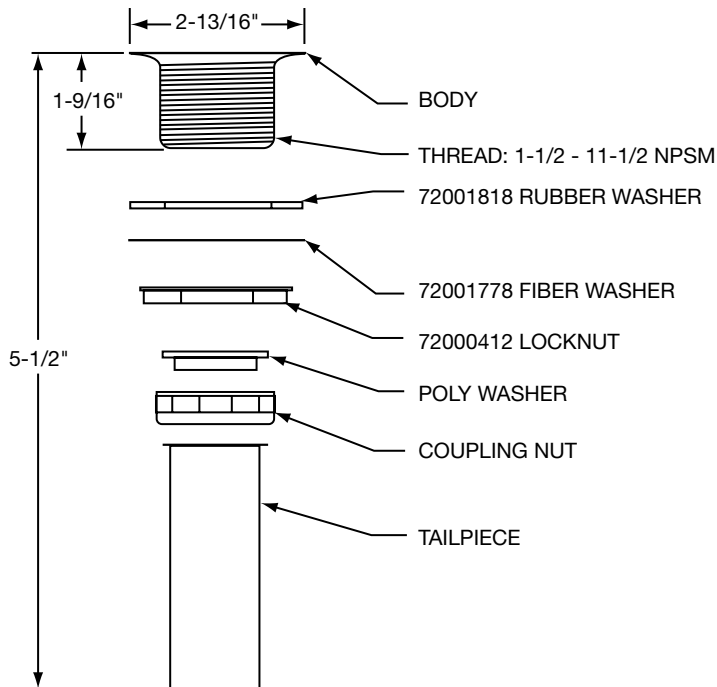

ELKAY® SPECIFICATIONS

Sink Accessories LK8, LK9 and LK337 Drains

GENERAL

LK8 Chrome plated brass drain fitting for 2" opening. 2-13/16" top diameter and 1-1/2" x 4" chrome plated brass tailpiece.

LK9 Same as LK8, except with 1-1/4" x 4" chrome plated brass tailpiece.

LK337 Same as LK8, except with Type 316 stainless steel strainer grid, body and 1-1/2" x 4" tailpiece.

ALL DIMENSIONS IN INCHES, TO CONVERT TO MILLIMETERS MULTIPLY BY 25.4.

In keeping with our policy of continuing product improvement, Elkay reserves the right to change product specifications without notice.