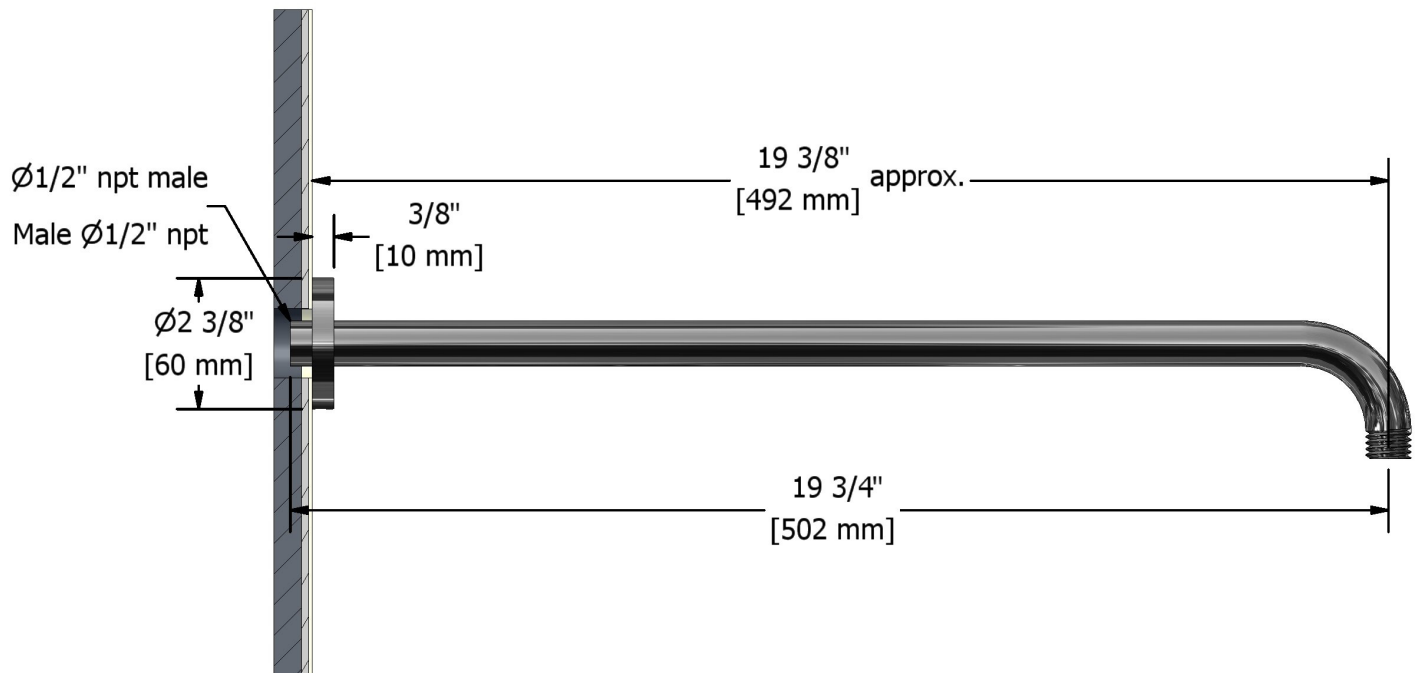

50 cm (20") shower arm
513XX

Specifications

Descriptions

- 1/2" inlet male NPT
- Round flange

Available colors

- C : Chrome
- BN : Brushed nickel (PVD)
- PN : Polished nickel (PVD)

Sizes, models and finishes may differ from thoses presented.