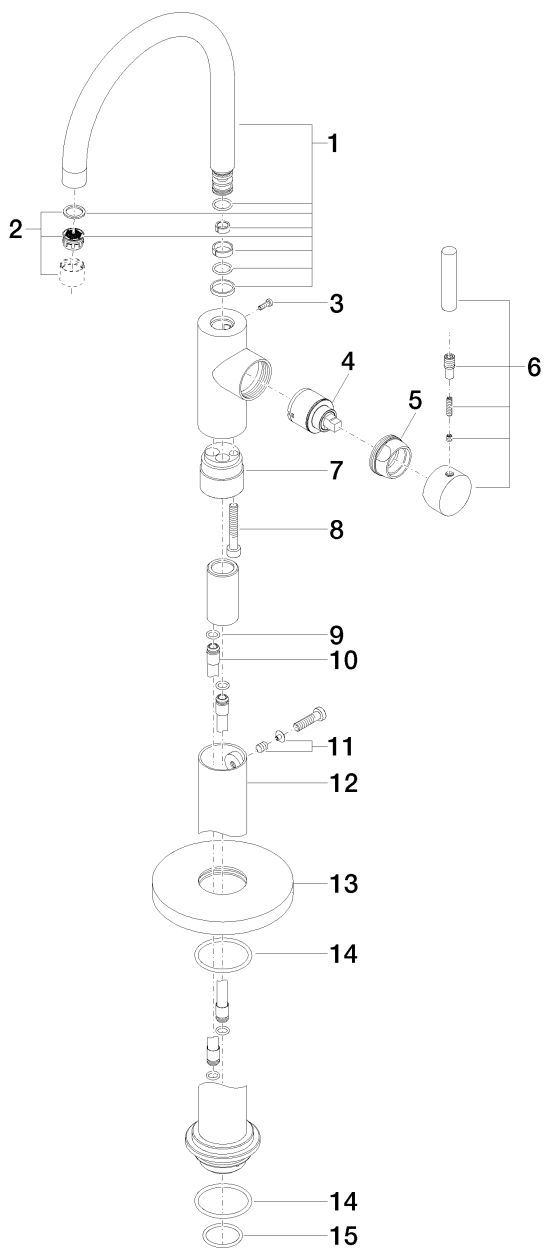

Product specifications

- **7 7/8" projection**

- Swivel spout 360°
- M 22 x 1 aerator – female thread
- Total height 47 1/4 – 50"
- Lower body height 34 – 36 3/4"
- Height to aerator/spout outlet 41 7/8 – 44 5/8"
- Ceramic disc cartridge
- Riser with mounting flange
- Water flow rate limited to max. 1.5 gpm
- low lead compliant
- Flange diameter 5 3/8"

[ADA]

Surfaces

- | | |
|-----------------|-----------------|
| • chrome | 33584885-000010 |
| • chrome | 33584885-000010 |
| • matt platinum | 33584885-060010 |
| • matt platinum | 33584885-060010 |

Accessories required

- Rough for floor mounted spout/mixer; 35945970
- Rough for floor mounted spout/mixer; 35945970

Exploded assembly drawing

Order quantity

No.	Article number	Name	Installation quantity
1	90282216303ff	spout	1
2	90230100402ff	aerator	1
3	09303008090	screw	1
4	09150503490	cartridge	1
5	092404107ff	nut	1
6	90208804600ff	handle	1
7	09240314910ff	adaptor	1
8	09303011190	screw	1
9	09141013990	seal	2
10	0428220221090	connection	2
11	0431110020090	pin	1
12	04282202900ff	pipe	1
13	092788005ff	rosette	1
14	09141008490	seal	2
15	09141001890	seal	1