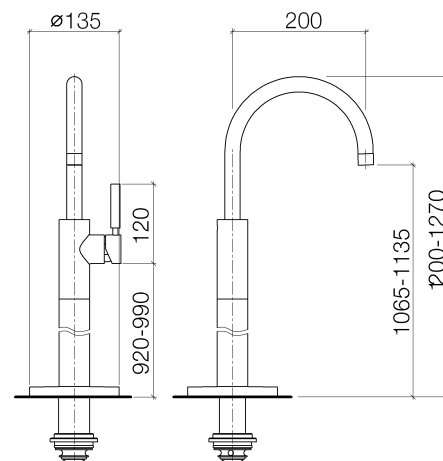

Surfaces

• chrome	33584885-000010
• chrome	33584885-000010
• matt platinum	33584885-060010
• matt platinum	33584885-060010

Accessories required

- Rough for floor mounted spout/mixer; 35945970
- Rough for floor mounted spout/mixer; 35945970