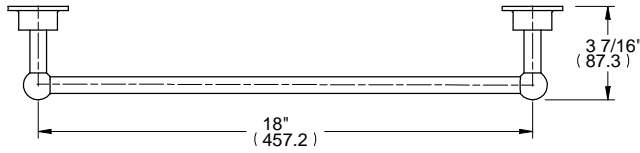

L1

900E42

901E42

902E42

ALTMANS RESERVES THE RIGHT TO MODIFY AND CHANGE SPECIFICATIONS AT ANY TIME. PLEASE VERIFY DIMENSIONS PRIOR TO INSTALLATION.

Features

- Available in All Finishes
- Brass Construction
- Wall Mounted Accessories

Through-Hole Specifications

DIMENSIONS SHOWN TO NEAREST 1/16"