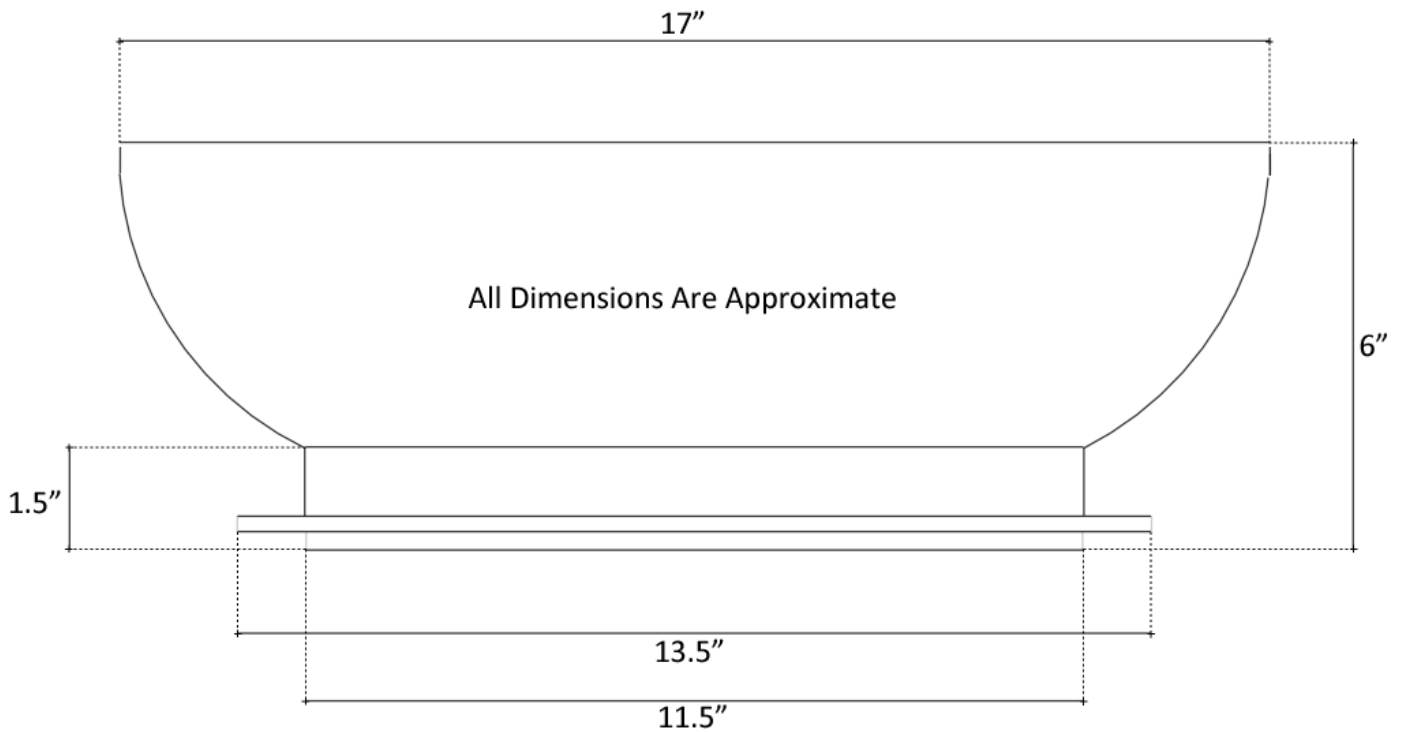

Description:

- Vessel Mount
- Handcrafted Porcelain
Each sink has variations in size, finish, and textures
Because of the hand made nature of each sink,
expect imperfections and variations

Available Drains:

D004	Grid Strainer
D005	Lift and Turn
D006	Pop-up w/ horizontal lift rod
D101 - D604	Decorative Drain

DIMENSIONS WILL VARY. DO NOT use this sheet as a guide for countertop cuts.