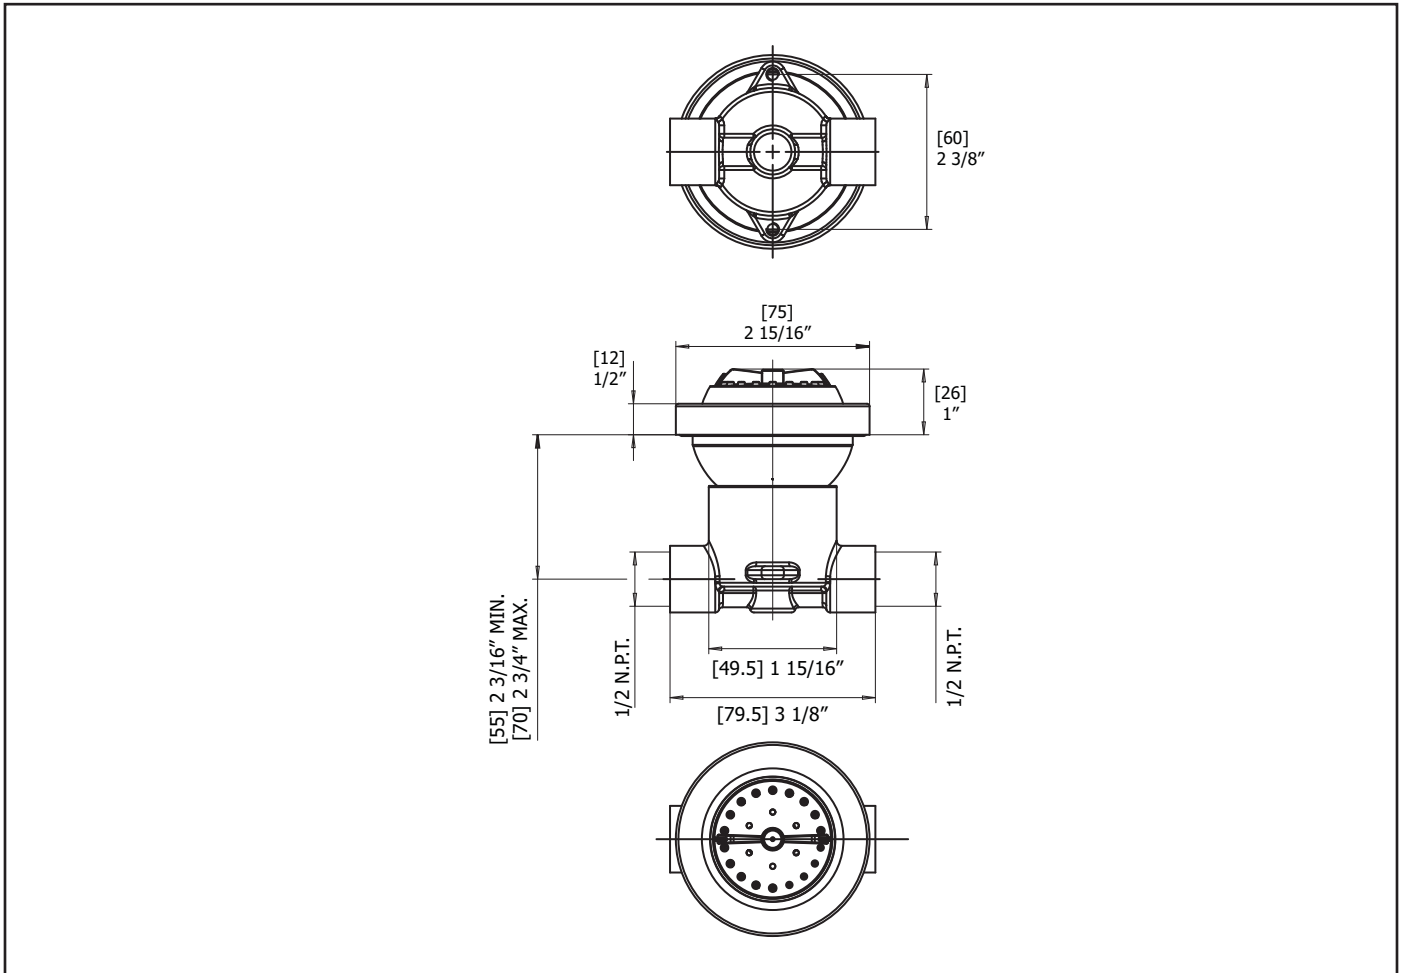

TECHNICAL SPECIFICATIONS

FEATURES:

- Solid brass construction
- High quality finishing
- flush mounting (inwall rough)
- 2.5 GPM
- adjustable 3 functions (fine, massage & misty sprays)

aquabrass

2589

widespread faucet

SERVICE PARTS