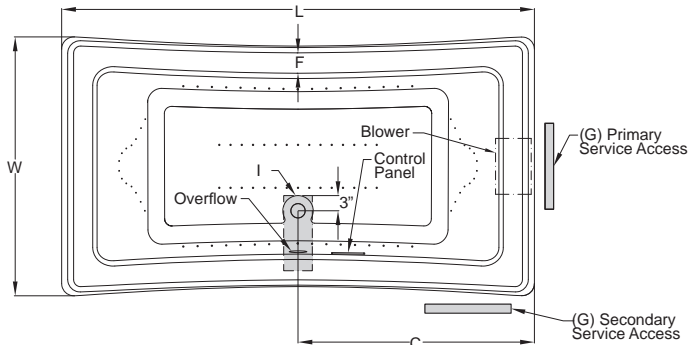

Chromatherapy lighting, 800w blower,
bottom and side air channels

Available Control Systems:

J4 Luxury Control Panel (standard)

J5 Luxury LCD Control Panel

Available Upgrades:

900w blower (with J5 LCD Control Panel)

969: Oyster

GQ88 Light Chromatherapy Add-on Kit

KEY DIMENSIONS

*Deck width reflects only area indicated on detail.

Letter	Description	English	Metric
L	Outer Length	72"	1829 mm
W	Outer Width	36"	914 mm
H	Overall Height	26"	660 mm
A	Overflow Height	17 3/8"	441 mm
B	Long Edge to Drain Center	11 15/16"	302 mm
C	Short Edge to Drain Center	36"	914 mm
D	Drain Shoe Length	6"	152 mm
E	Deck Height	4"	102 mm
F	Deck Width*	3 7/8"	97 mm
G	Service Access Dimensions	12" H x 18" L	305 mm x 457 mm
I	Floor Cut-out for Drain	10 1/2" x 4"	267 mm x 102 mm