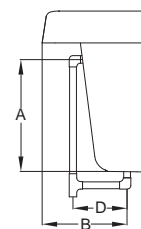

969: Oyster

GQ88 Light Chromatherapy Add-on Kit

KEY DIMENSIONS

*Deck width reflects only area indicated on detail.

Letter	Description	English	Metric
L	Outer Length	72"	1829 mm
W	Outer Width	36"	914 mm
H	Overall Height	26"	660 mm
A	Overflow Height	17 3/8"	441 mm
B	Long Edge to Drain Center	11 15/16"	302 mm
C	Short Edge to Drain Center	36"	914 mm
D	Drain Shoe Length	6"	152 mm
E	Deck Height	4"	102 mm
F	Deck Width*	3 7/8"	97 mm
G	Service Access Dimensions	12" H x 18" L	305 mm x 457 mm
I	Floor Cut-out for Drain	10 1/2" x 4"	267 mm x 102 mm

Side View

End View

Drain/Overflow

NOTE: Graphics May Not be to Scale

© 2010 Jacuzzi Luxury Bath • For additional information call Customer Service 800-288-4002 • www.jacuzzi.com/technicalspecs

Refer to installation instructions included with fixture before beginning installation. Please confirm product availability and specifications before commencing with any installation work.