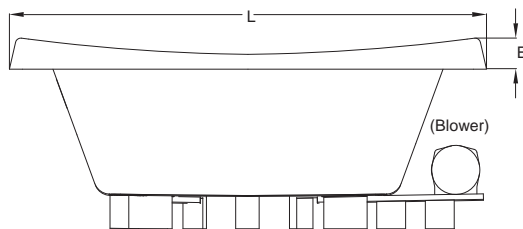

969: Oyster

GQ88 Light Chromatherapy Add-on Kit

KEY DIMENSIONS

*Deck width reflects only area indicated on detail.

Letter	Description	English	Metric
L	Outer Length	72"	1829 mm
W	Outer Width	36"	914 mm
H	Overall Height	26"	660 mm
A	Overflow Height	17 3/8"	441 mm
B	Long Edge to Drain Center	11 15/16"	302 mm
C	Short Edge to Drain Center	36"	914 mm
D	Drain Shoe Length	6"	152 mm
E	Deck Height	4"	102 mm
F	Deck Width*	3 7/8"	97 mm
G	Service Access Dimensions	12" H x 18" L	305 mm x 457 mm
I	Floor Cut-out for Drain	10 1/2" x 4"	267 mm x 102 mm

Side View

End View

Drain/Overflow

NOTE: Graphics May Not be to Scale

© 2010 Jacuzzi Luxury Bath • For additional information call Customer Service 800-288-4002 • www.jacuzzi.com/technicalspecs

Refer to installation instructions included with fixture before beginning installation. Please confirm product availability and specifications before commencing with any installation work.