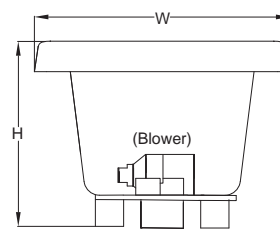

969: Oyster

GQ88 Light Chromatherapy Add-on Kit

KEY DIMENSIONS

*Deck width reflects only area indicated on detail.

Letter	Description	English	Metric
L	Outer Length	72"	1829 mm
W	Outer Width	36"	914 mm
H	Overall Height	26"	660 mm
A	Overflow Height	17 3/8"	441 mm
B	Long Edge to Drain Center	11 15/16"	302 mm
C	Short Edge to Drain Center	36"	914 mm
D	Drain Shoe Length	6"	152 mm
E	Deck Height	4"	102 mm
F	Deck Width*	3 7/8"	97 mm
G	Service Access Dimensions	12" H x 18" L	305 mm x 457 mm
I	Floor Cut-out for Drain	10 1/2" x 4"	267 mm x 102 mm

Side View

End View

Drain/Overflow

NOTE: Graphics May Not be to Scale

© 2010 Jacuzzi Luxury Bath • For additional information call Customer Service 800-288-4002 • www.jacuzzi.com/technicalspecs

Refer to installation instructions included with fixture before beginning installation. Please confirm product availability and specifications before commencing with any installation work.