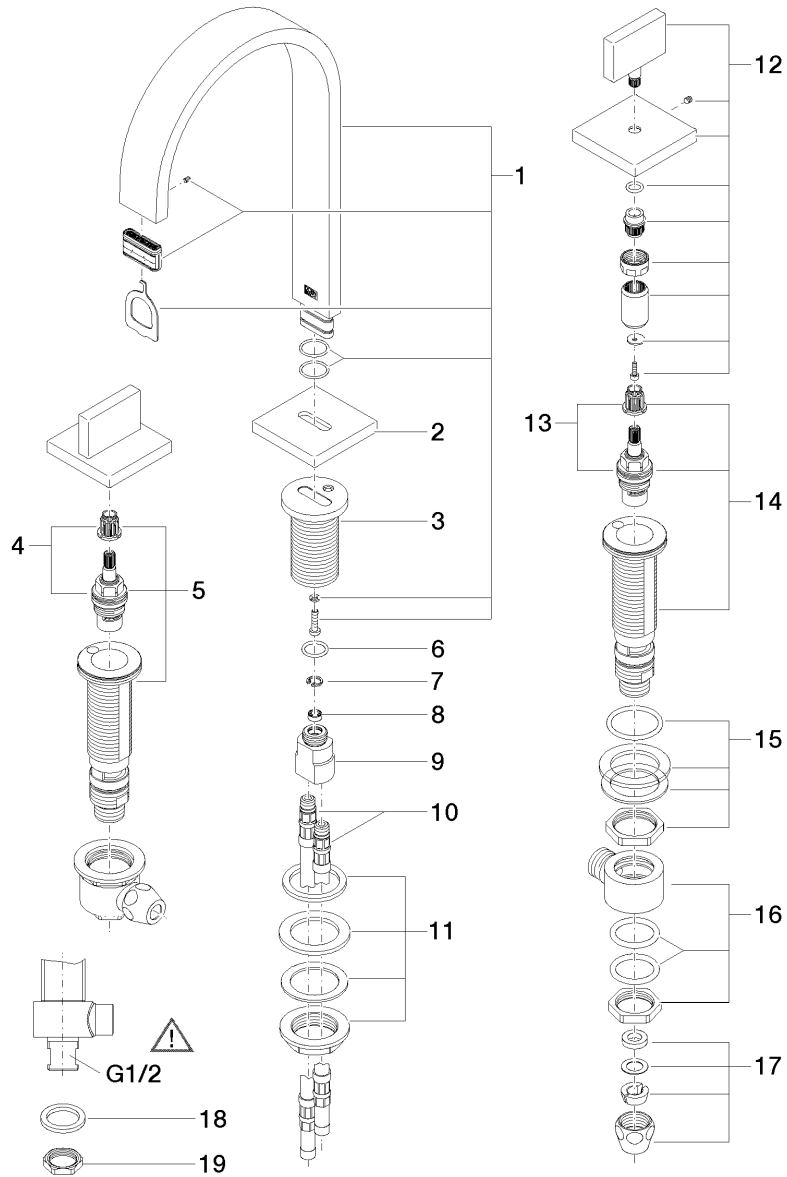

Exploded assembly drawing

Order quantity

No.	Article number	Name	Installation quantity
1	90282215800ff	spout	1
2	092778034ff	rosette	1
3	0911100541090	connection	1
4	9090031520090	top	1
5	0417110455290	side panel	1
6	09141013090	seal	1
7	09160101690	ring	1
8	09230103390	flow reducer	1
9	0911100551090	connection	1
10	0430040160090	hose	2
11	0423100090190	fixing set	1
12	90207800201ff	handle	2
13	9090031530090	top	1
14	0417110455390	side panel	1
15	0423100327890	fixing set	2
16	0417110231090	distributor	2
17	04233004000ff	threaded connector	2
18	09301105990	disc	2
19	09231001290	nut	2