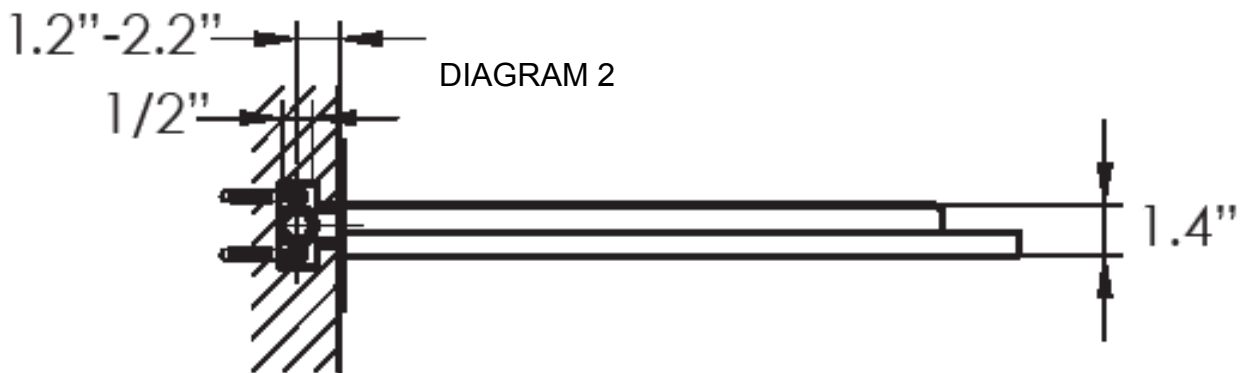

ARTOS®

Kascade Dual Function Showerhead

F803-5

CONTROL OPTIONS:

- 1 THERMOSTATIC VALVE AND 2 VOLUME CONTROLS
- OR
- 1 THERMOSTATIC VALVE AND 1 DIVERTER

DIAGRAM 1

DIAGRAM 2

WESTOVER
COMPANY

5708 F Street · Omaha, NE 68117
PH 402-397-3344 · FX 402-731-1473
www.artos-westover.com

ARTOS®

Kascade Dual Function Showerhead

F803-5

DIAGRAM 3

DIAGRAM 4

WESTOVER
COMPANY

5708 F Street · Omaha, NE 68117
PH 402-397-3344 · FX 402-731-1473
www.artos-westover.com