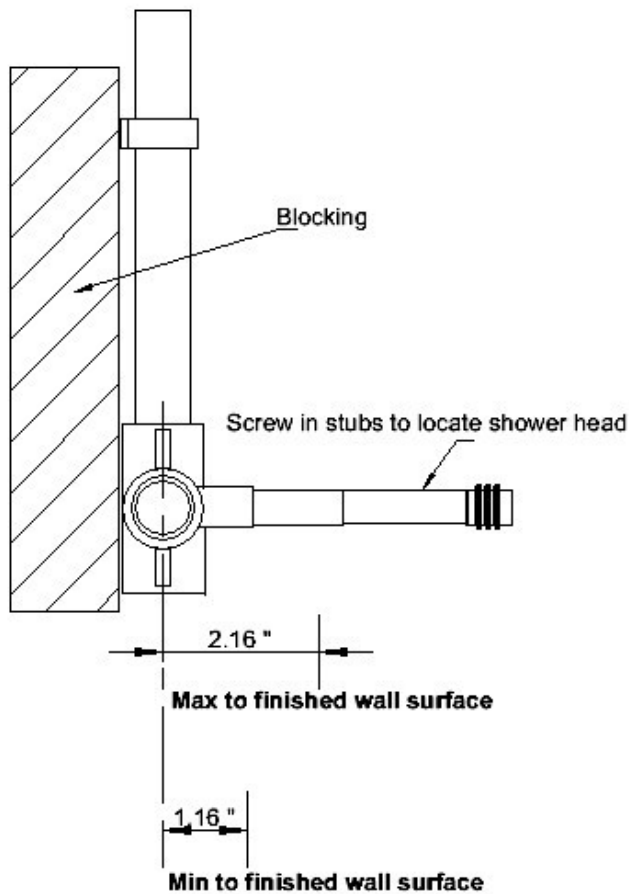

ARTOS®

Kascade Dual Function Showerhead

F803-5

CONTROL OPTIONS:

- 1 THERMOSTATIC VALVE AND 2 VOLUME CONTROLS
- OR
- 1 THERMOSTATIC VALVE AND 1 DIVERTER

DIAGRAM 1

DIAGRAM 2

WESTOVER
COMPANY

5708 F Street · Omaha, NE 68117
PH 402-397-3344 · FX 402-731-1473
www.artos-westover.com

ARTOS®

Kascade Dual Function Showerhead

F803-5

DIAGRAM 3

DIAGRAM 4

WESTOVER
COMPANY

5708 F Street · Omaha, NE 68117
PH 402-397-3344 · FX 402-731-1473
www.artos-westover.com