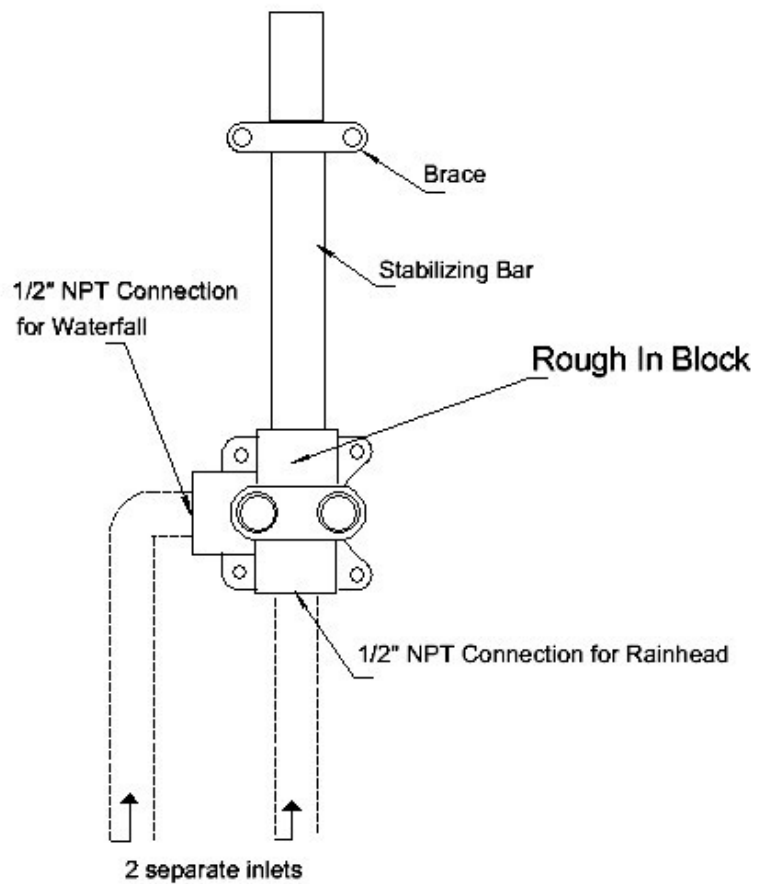

ARTOS®

Kascade Dual Function Showerhead

F803-5

CONTROL OPTIONS:

- 1 THERMOSTATIC VALVE AND 2 VOLUME CONTROLS
- OR
- 1 THERMOSTATIC VALVE AND 1 DIVERTER

DIAGRAM 1

DIAGRAM 2

WESTOVER
COMPANY

5708 F Street · Omaha, NE 68117
PH 402-397-3344 · FX 402-731-1473
www.artos-westover.com

ARTOS®

Kascade Dual Function Showerhead

F803-5

DIAGRAM 3

DIAGRAM 4

WESTOVER
COMPANY

5708 F Street · Omaha, NE 68117
PH 402-397-3344 · FX 402-731-1473
www.artos-westover.com