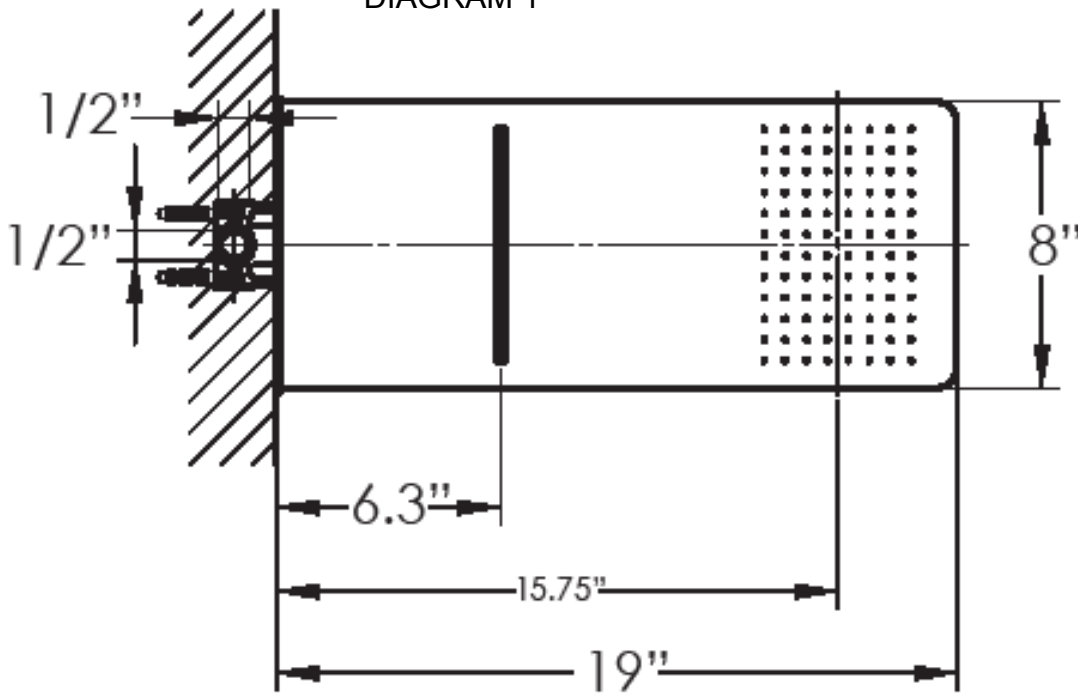

ARTOS®

Kascade Dual Function Showerhead

F803-5

CONTROL OPTIONS:

- 1 THERMOSTATIC VALVE AND 2 VOLUME CONTROLS
- OR
- 1 THERMOSTATIC VALVE AND 1 DIVERTER

DIAGRAM 1

DIAGRAM 2

WESTOVER
COMPANY

5708 F Street · Omaha, NE 68117
PH 402-397-3344 · FX 402-731-1473
www.artos-westover.com

ARTOS®

Kascade Dual Function Showerhead

F803-5

DIAGRAM 3

DIAGRAM 4

WESTOVER
COMPANY

5708 F Street · Omaha, NE 68117
PH 402-397-3344 · FX 402-731-1473
www.artos-westover.com