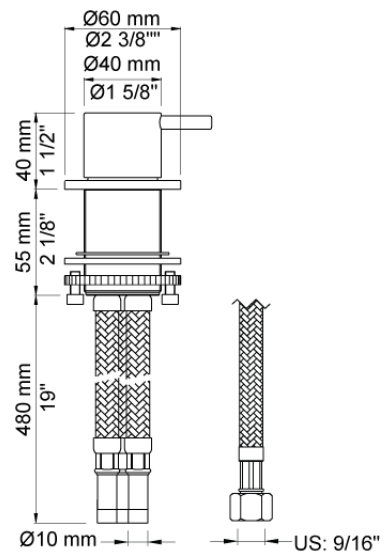

Date:

Client:

Project:

VOLA product: SC12

SC12

One-handle mixer 2500 with swivel spout 090E,
one-handle mixer with hand shower 500T1.

Flow

	Bar:	1,0	2,0	3,0	4,0	5,0
090E	(l/min)	10,4	14,7	18,0	20,8	23,2
T1	(l/min)	5,8	8,2	10,0	11,6	12,9

Date:

Client:

Project:

VOLA product: SC12

090E

Swivel spout.

Hole cut out size: 21 mm, max. 29 mm.

2500

One-handle table-mounted mixer, high flow.

500

One-handle table-mounted mixer.

Date:

Client:

Project:

VOLA product: SC12

T1
Deck mounted pull out hand shower, with 2 m hose.
Work top: Max. 45 mm.
Hole cut out size: 28 mm.