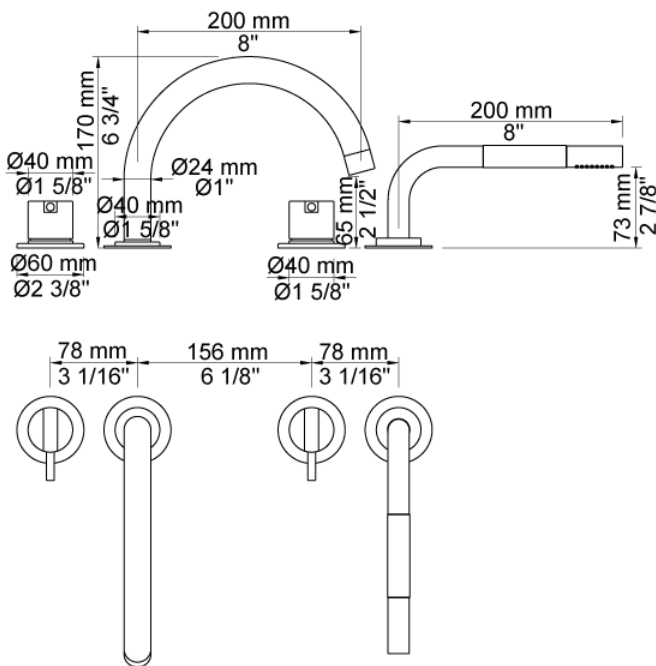

Date:

Client:

Project:

VOLA product: SC12

SC12

One-handle mixer 2500 with swivel spout 090E,
one-handle mixer with hand shower 500T1.

Flow

	Bar:	1,0	2,0	3,0	4,0	5,0
090E	(l/min)	10,4	14,7	18,0	20,8	23,2
T1	(l/min)	5,8	8,2	10,0	11,6	12,9

Date:

Client:

Project:

VOLA product: SC12

090E

Swivel spout.

Hole cut out size: 21 mm, max. 29 mm.

2500

One-handle table-mounted mixer, high flow.

500

One-handle table-mounted mixer.

Date:

Client:

Project:

VOLA product: SC12

T1
Deck mounted pull out hand shower, with 2 m hose.
Work top: Max. 45 mm.
Hole cut out size: 28 mm.