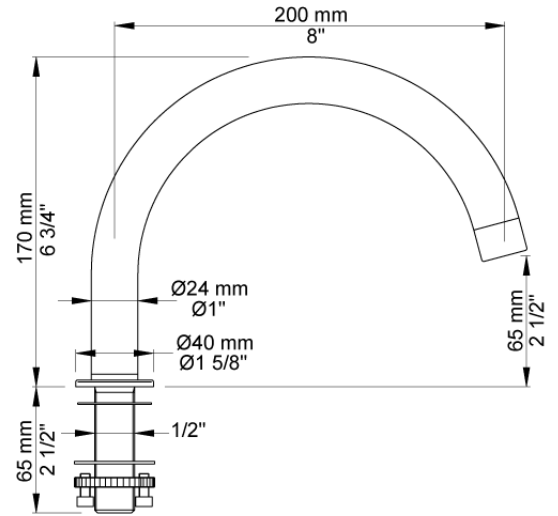

Date:

Client:

Project:

VOLA product: SC12

SC12

One-handle mixer 2500 with swivel spout 090E,
one-handle mixer with hand shower 500T1.

Flow

	Bar:	1,0	2,0	3,0	4,0	5,0
090E	(l/min)	10,4	14,7	18,0	20,8	23,2
T1	(l/min)	5,8	8,2	10,0	11,6	12,9

Date:

Client:

Project:

VOLA product: SC12

090E

Swivel spout.

Hole cut out size: 21 mm, max. 29 mm.

2500

One-handle table-mounted mixer, high flow.

500

One-handle table-mounted mixer.

Date:

Client:

Project:

VOLA product: SC12

T1
Deck mounted pull out hand shower, with 2 m hose.
Work top: Max. 45 mm.
Hole cut out size: 28 mm.