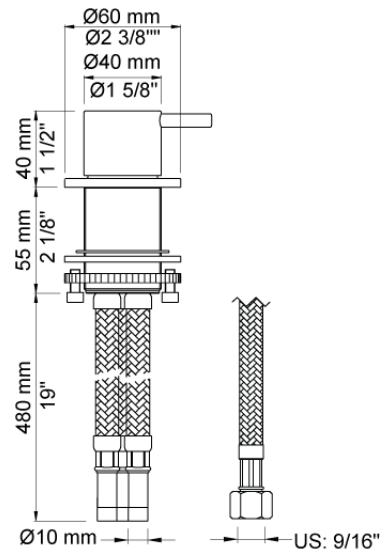

Date:

Client:

Project:

VOLA product: SC12

SC12

One-handle mixer 2500 with swivel spout 090E,
one-handle mixer with hand shower 500T1.

Flow

	Bar:	1,0	2,0	3,0	4,0	5,0
090E	(l/min)	10,4	14,7	18,0	20,8	23,2
T1	(l/min)	5,8	8,2	10,0	11,6	12,9

Date:

Client:

Project:

VOLA product: SC12

090E

Swivel spout.

Hole cut out size: 21 mm, max. 29 mm.

2500

One-handle table-mounted mixer, high flow.

500

One-handle table-mounted mixer.

Date:

Client:

Project:

VOLA product: SC12

T1
Deck mounted pull out hand shower, with 2 m hose.
Work top: Max. 45 mm.
Hole cut out size: 28 mm.