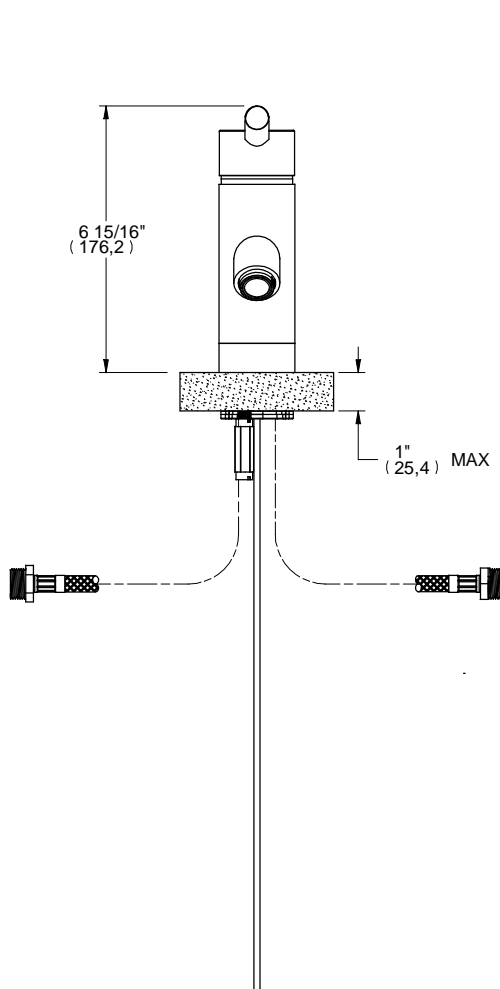

L1

ALTMANS RESERVES THE RIGHT TO MODIFY AND CHANGE SPECIFICATIONS AT ANY TIME. PLEASE VERIFY DIMENSIONS PRIOR TO INSTALLATION.

Features

- Available in All Finishes
- Low Lead Brass Construction
- Ceramic Cartridge
- Flexible Connections for Easy Installation
- 15" Hose reach

Through-Hole Specifications

Spout: ∅ 1 1/4" MAX

DIMENSIONS SHOWN TO NEAREST 1/16"