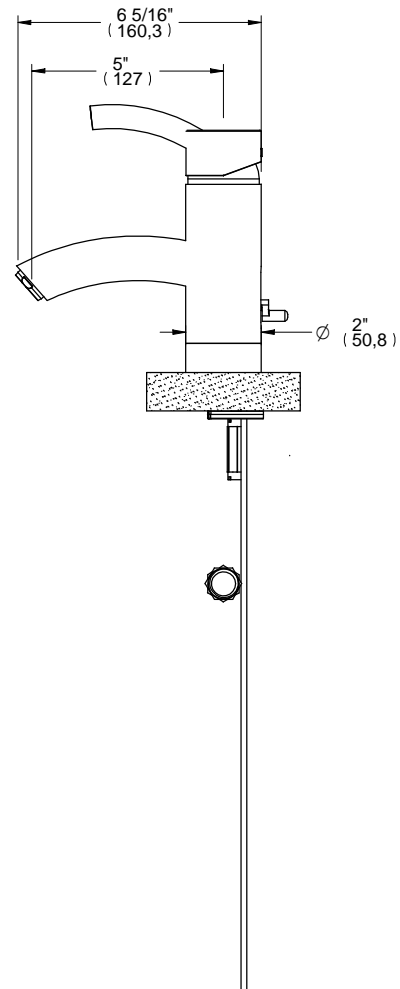

L1

ALTMANS RESERVES THE RIGHT TO MODIFY AND CHANGE SPECIFICATIONS AT ANY TIME. PLEASE VERIFY DIMENSIONS PRIOR TO INSTALLATION.

Features

- Available in All Finishes
- Low Lead Brass Construction
- Ceramic Cartridge
- Flexible Connections for Easy Installation
- 15" Hose reach

Through-Hole Specifications

Spout: ∅ 1 1/4" MAX

DIMENSIONS SHOWN TO NEAREST 1/16"