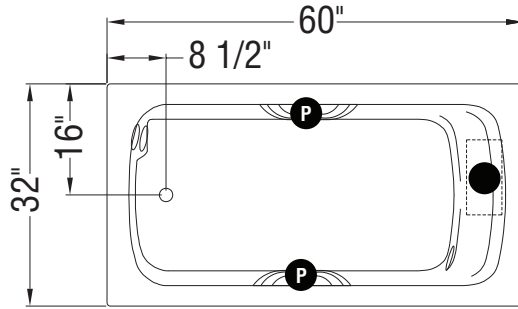

TRUE WHIRLPOOL
SYSTEM

AEROEFFECT
AIR SYSTEM

- : Indicates pump or blower positioning
- P : Indicates optional grab bars positioning
- (○) : Indicates True Whirlpool jets positioning
- (•) : Indicates Aeroeffect airjets positioning