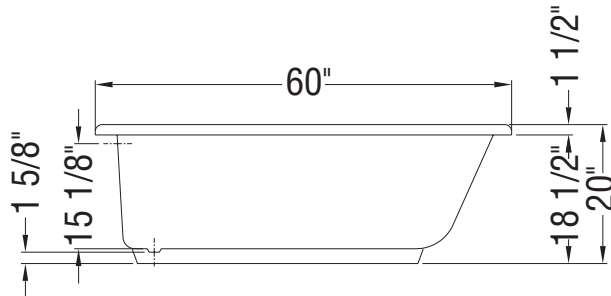

TRUE WHIRLPOOL
SYSTEM

AEROEFFECT
AIR SYSTEM

- : Indicates pump or blower positioning
- P : Indicates optional grab bars positioning
- (○) : Indicates True Whirlpool jets positioning
- (•) : Indicates Aeroeffect airjets positioning