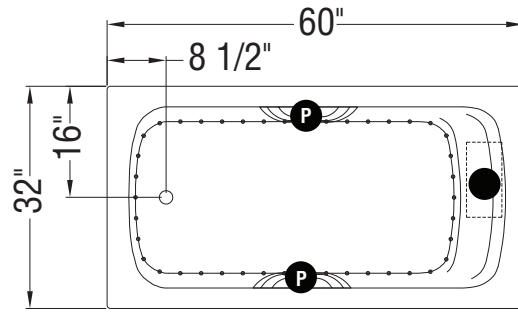

TRUE WHIRLPOOL
SYSTEM

AEROEFFECT
AIR SYSTEM

- : Indicates pump or blower positioning
- P : Indicates optional grab bars positioning
- (○) : Indicates True Whirlpool jets positioning
- (•) : Indicates Aeroeffect airjets positioning