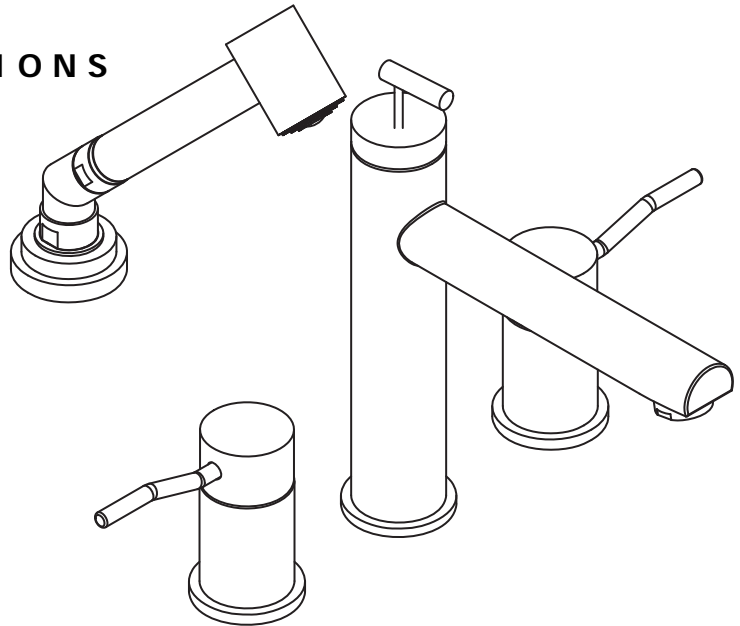

TECHNICAL SPECIFICATIONS

FEATURES:

- Solid brass construction
- High quality finishing
- 7 1/2" spout C to C
- CSA approved

SERVICE PARTS