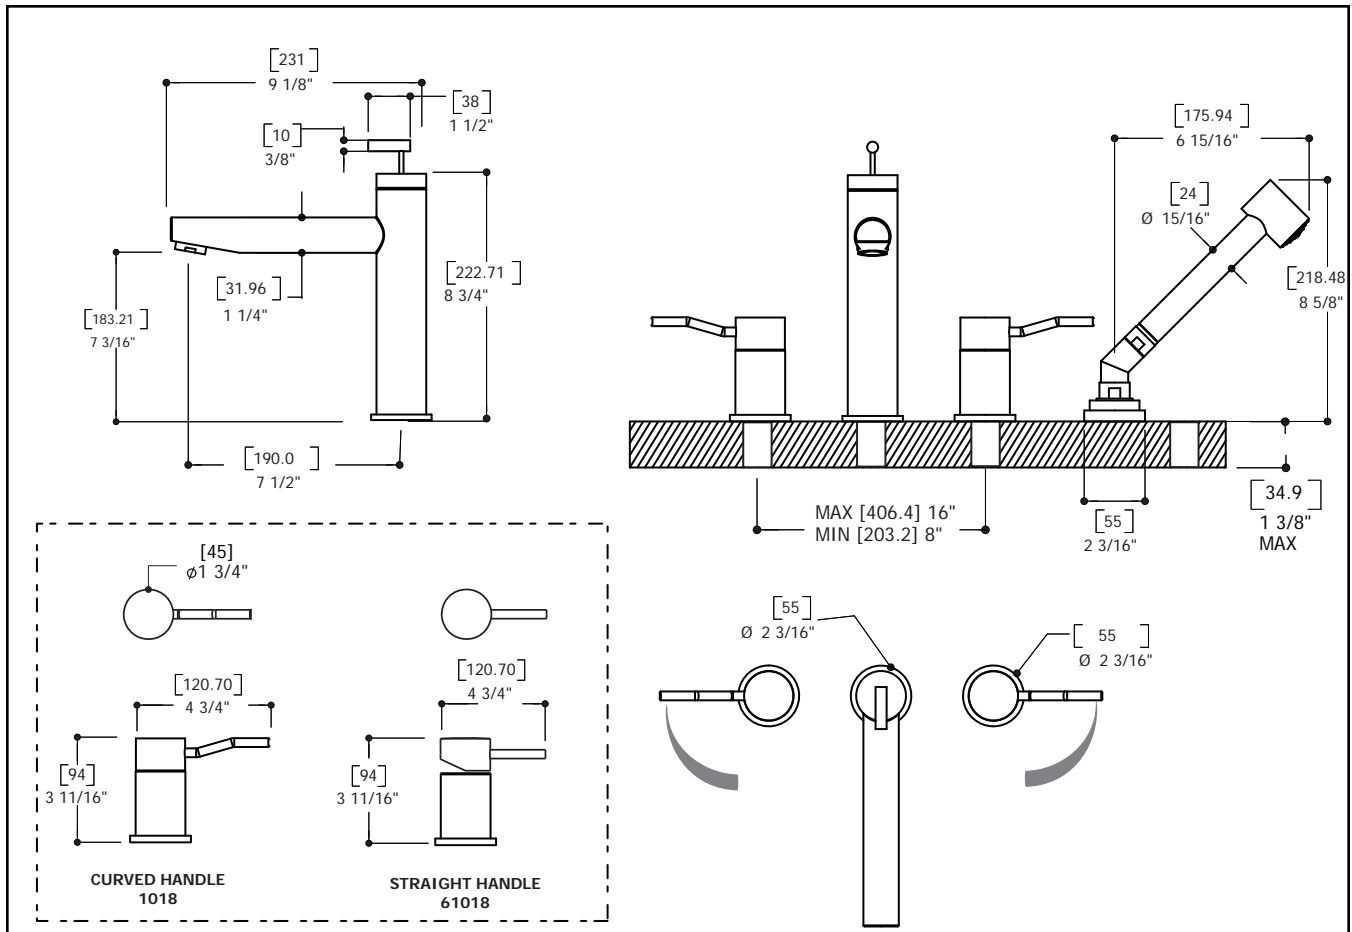

TECHNICAL SPECIFICATIONS

FEATURES:

- Solid brass construction
- High quality finishing
- 7 1/2" spout C to C
- CSA approved

SERVICE PARTS