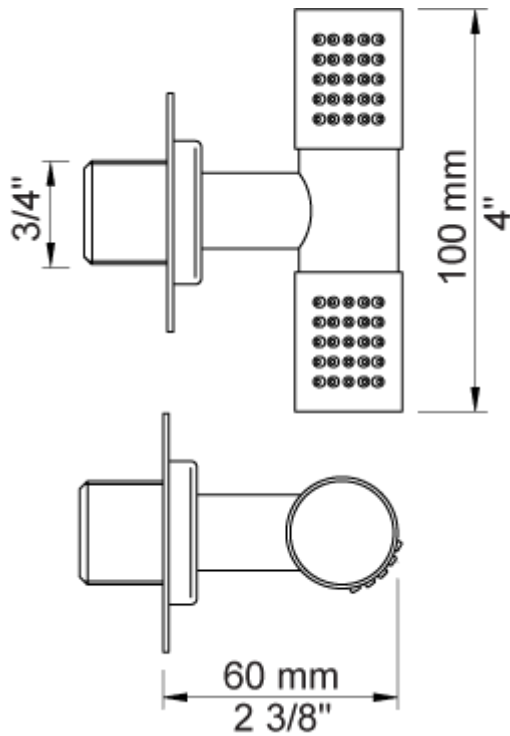

Date:

Client:

Project:

VOLA product: 080DK

080DK

45 mm double head shower,
60 mm cover flange included.

Flow

	Bar:	1,0	2,0	3,0	4,0	5,0
080DK	(l/min)	14,4	20,4	25,0	28,9	32,3