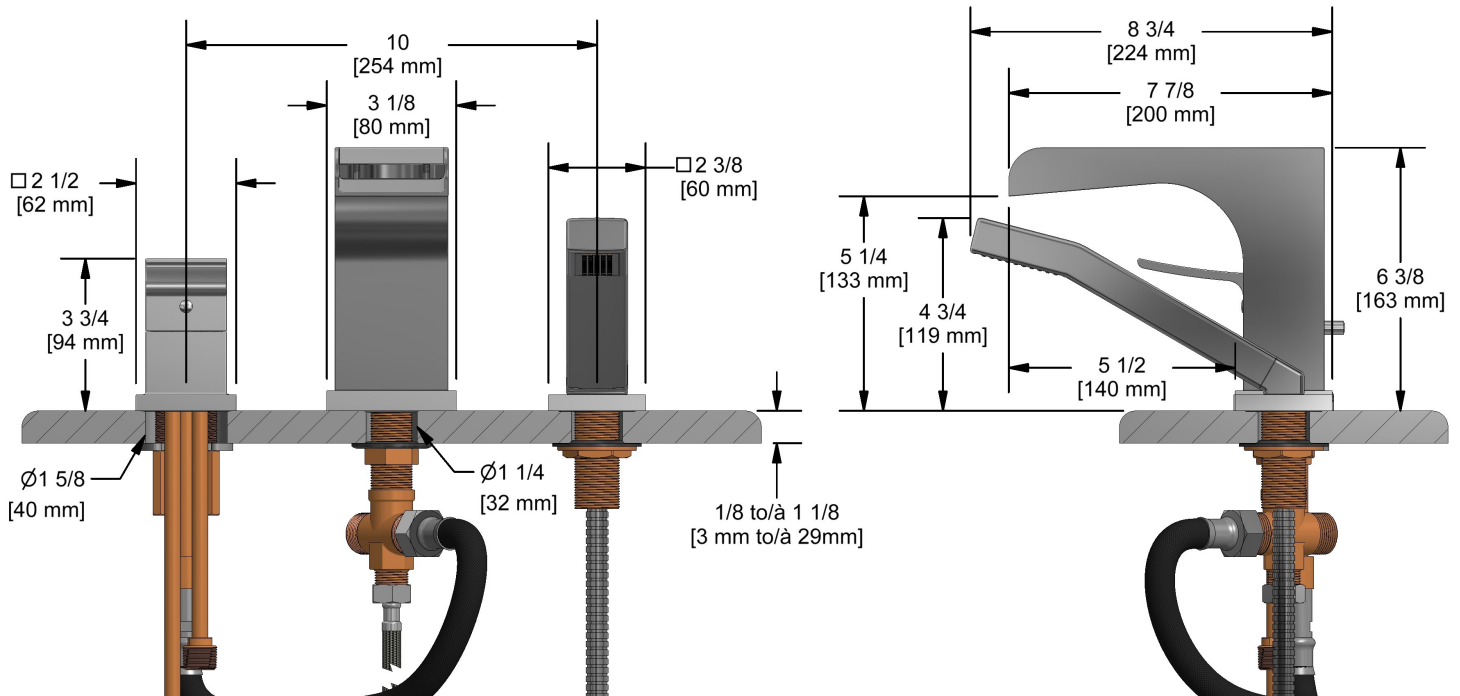

3-piece deck-mount open spout tub filler
ZOOP10XX

Specifications

Descriptions

- 1/2" inlet male NPT
- Ceramic cartridge
- 1-jet hand shower/scale-free

Available colors

- C : Chrome
- BN : Brushed nickel (PVD)

Available flows

- 33 L/min, 8.7 gpm (US) 60psi

Cartridges

- 401-073

Certifications

- CSA B125.1
- ASME A112.18.1
- ASSE 1016
- CMR248 Approval

Sizes, models and finishes may differ from those presented.

Warranty