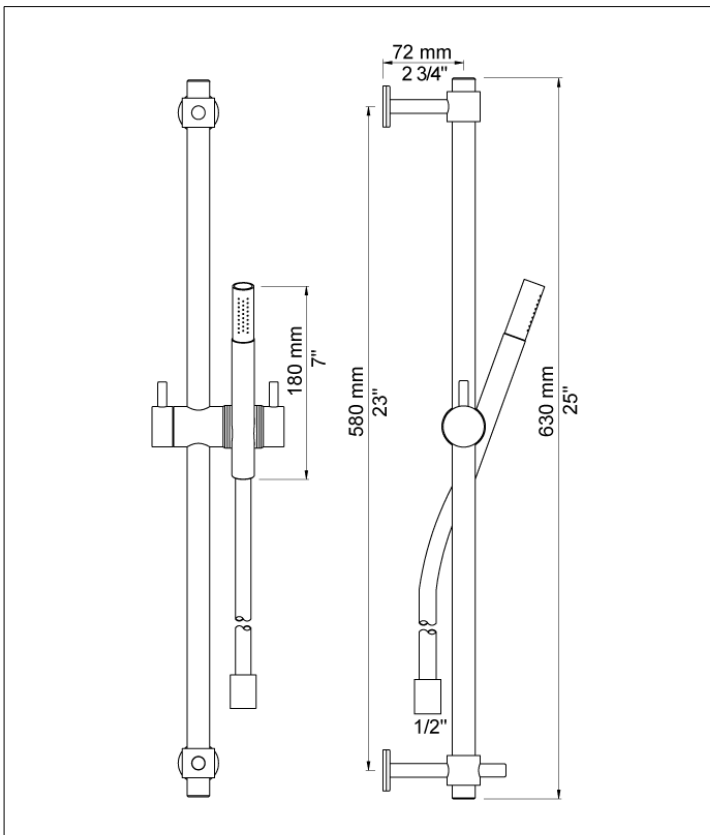

Date:

Client:

Project:

VOLA product: T34

T34

Shower rail with hand shower T2.

Available in colours

- Color 02, Grey
- Color 04, Light blue
- Color 05, Orange
- Color 06, Light green
- Color 08, Yellow
- Color 09, Dark grey
- Color 12, Mocca
- Color 14, Bright red
- Color 15, Dark blue
- Color 16, Polished chrome
- Color 17, Gloss black
- Color 18, White
- Color 19, Natural brass
- Color 20, Brushed chrome
- Color 21, Carmine red
- Color 25, Pink
- Color 27, Matt black
- Color 40, Brushed stainless steel