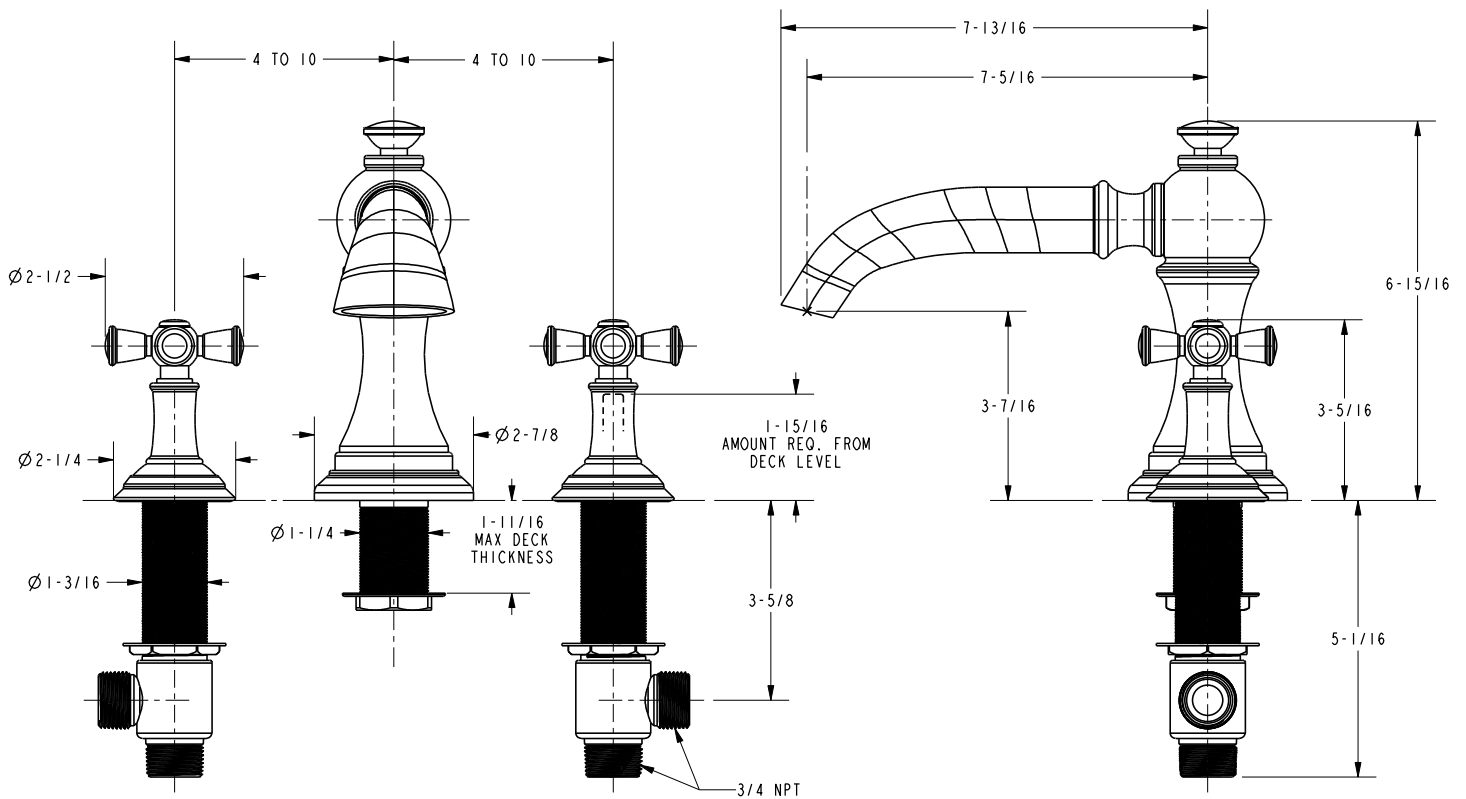

3-2446

Product Dimensions (units are in inches)

Sutton Roman Tub Deck Trim 3-2446