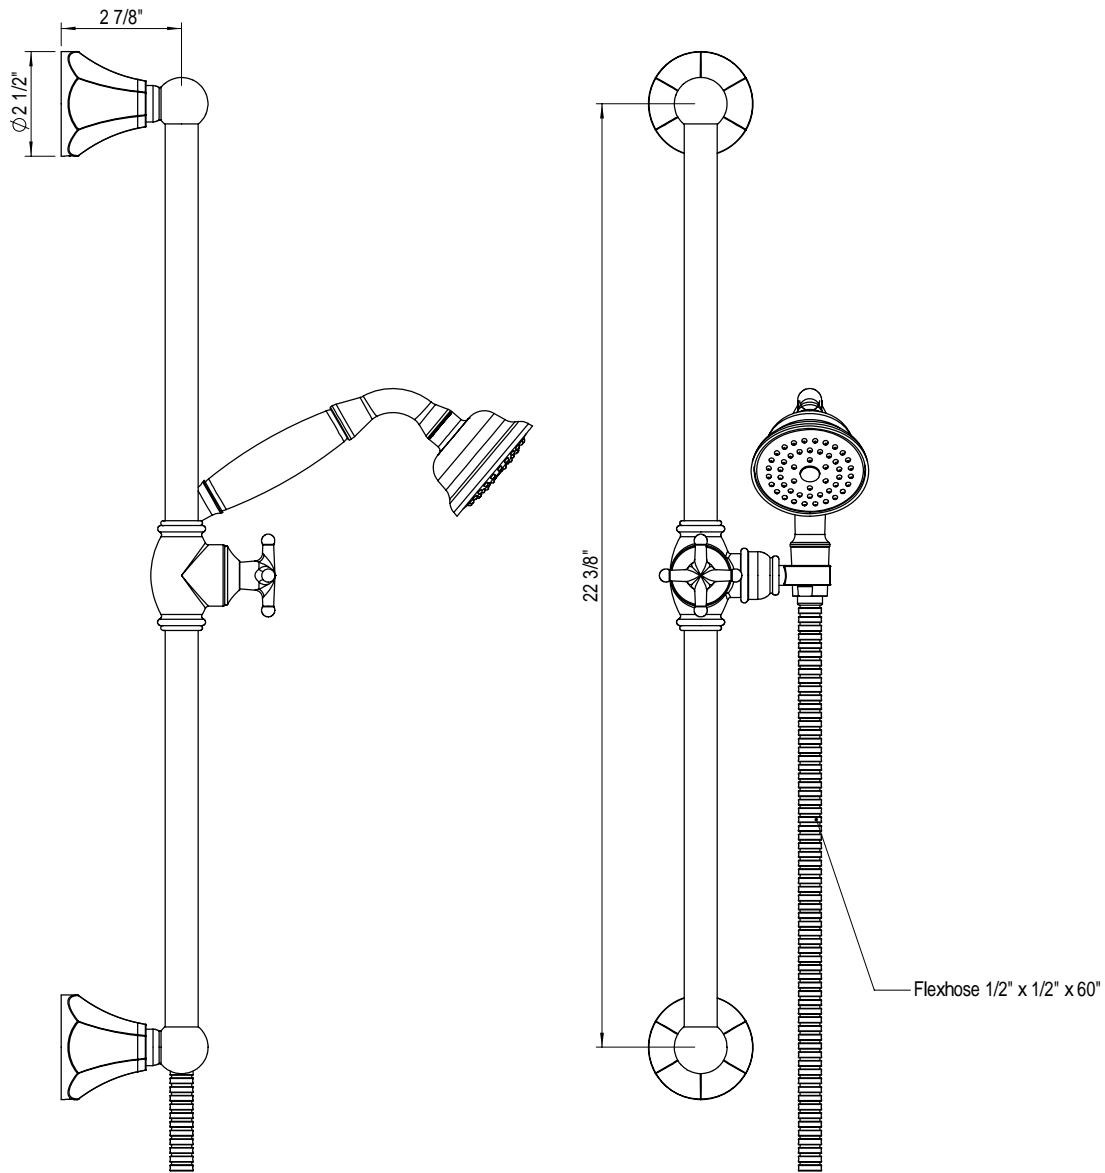

48" TO FLOOR TYPICAL

TEL: 905-851-6781
FAX: 905-851-8031
TOLL FREE: 800-461-5901

the RUBINET FAUCET COMPANY

www.rubinet.com

1/2" Shut-Off Volume Control Valve 4KRBHXL

TEL: 905-851-6781
FAX: 905-851-8031
TOLL FREE: 800-461-5901

the RUBINET FAUCET COMPANY

www.rubinet.com

Adjustable Slide Bar with Hand Held Shower 4GRBHX0

TEL: 905-851-6781
FAX: 905-851-8031
TOLL FREE: 800-461-5901

the RUBINET FAUCET COMPANY

www.rubinet.com

Integral Supply with 1/2" NPT x 1/2" Nipple 4HRB000