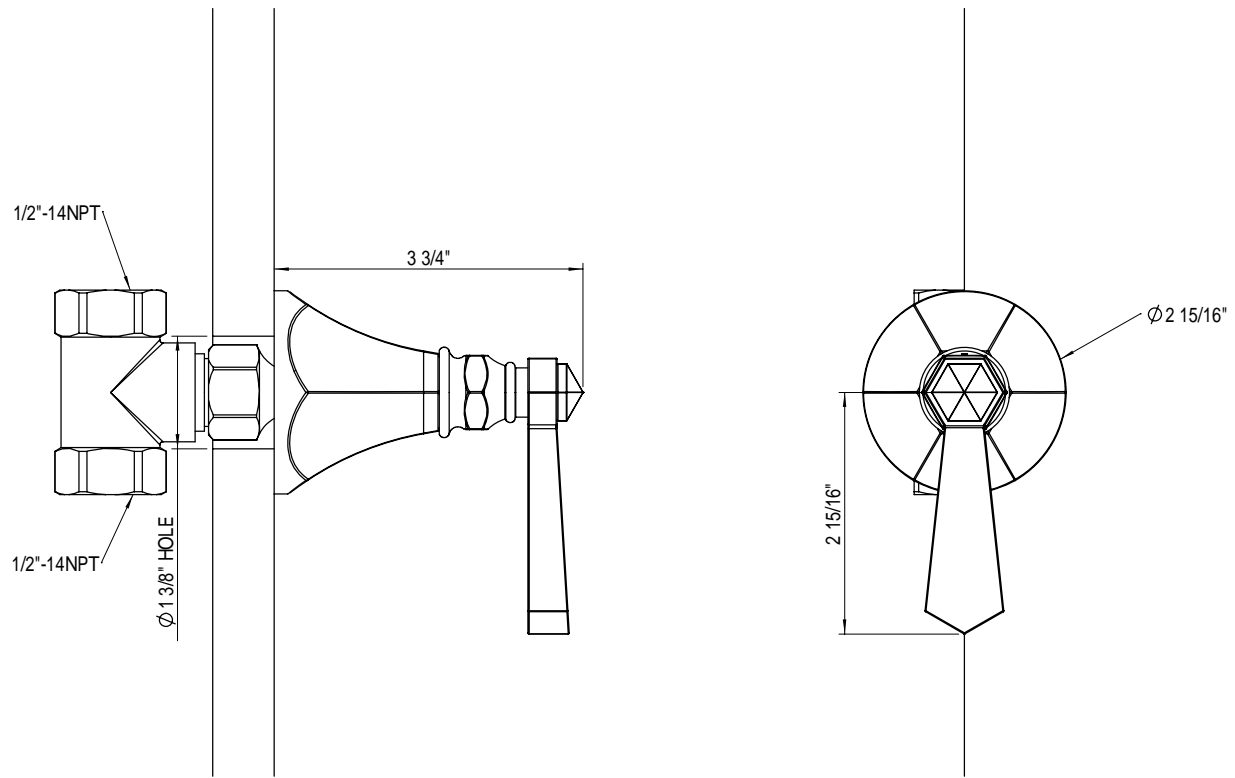

www.rubinet.com

Antiquity 8" Shower Head less Jets, 12" Shower Arm & Flange 4FRB005

TEL: 905-851-6781
FAX: 905-851-8031
TOLL FREE: 800-461-5901

the RUBINET FAUCET COMPANY

www.rubinet.com

1/2" Temperature Control Valve with Shut-off Control Valve 4QRBHXL

48" TO FLOOR TYPICAL

TEL: 905-851-6781
FAX: 905-851-8031
TOLL FREE: 800-461-5901

the RUBINET FAUCET COMPANY

www.rubinet.com

1/2" Shut-Off Volume Control Valve 4KRBHXL

TEL: 905-851-6781
FAX: 905-851-8031
TOLL FREE: 800-461-5901