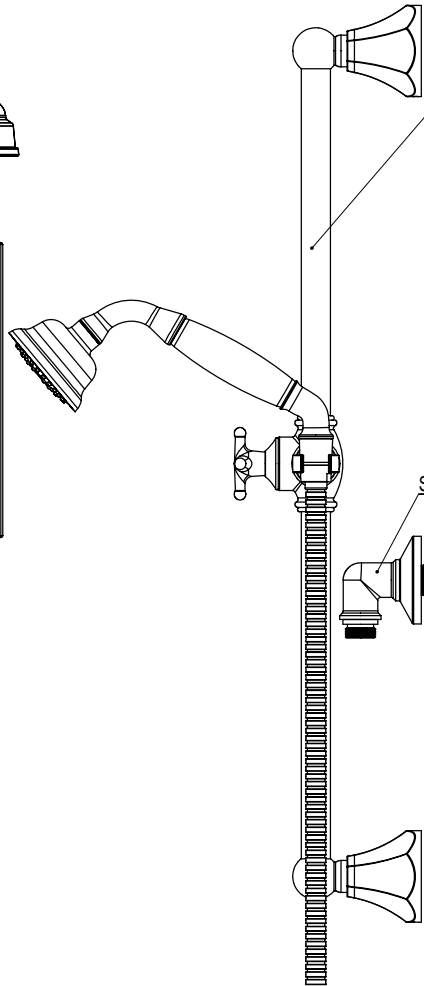

1/2" T/C Shower with Slide Bar 41RBHXL

SEE 4FRB005 SHT. 2

SEE 4QRBHXL SHT. 3

SEE 4KRBHXL SHT. 4

SEE 4GRBH0 SHT. 5

SEE 4HRB000 SHT. 6

TEL: 905-851-6781
FAX: 905-851-8031
TOLL FREE: 800-461-5901

the RUBINET FAUCET COMPANY

www.rubinet.com

Antiquity 8" Shower Head less Jets, 12" Shower Arm & Flange 4FRB005

TEL: 905-851-6781
FAX: 905-851-8031
TOLL FREE: 800-461-5901

the RUBINET FAUCET COMPANY

www.rubinet.com

1/2" Temperature Control Valve with Shut-off Control Valve 4QRBHXL

48" TO FLOOR TYPICAL

TEL: 905-851-6781
FAX: 905-851-8031
TOLL FREE: 800-461-5901

the RUBINET FAUCET COMPANY

www.rubinet.com

1/2" Shut-Off Volume Control Valve 4KRBHXL

TEL: 905-851-6781
FAX: 905-851-8031
TOLL FREE: 800-461-5901

the RUBINET FAUCET COMPANY

www.rubinet.com

Adjustable Slide Bar with Hand Held Shower 4GRBHX0

TEL: 905-851-6781
FAX: 905-851-8031
TOLL FREE: 800-461-5901

the RUBINET FAUCET COMPANY

www.rubinet.com

Integral Supply with 1/2" NPT x 1/2" Nipple 4HRB000