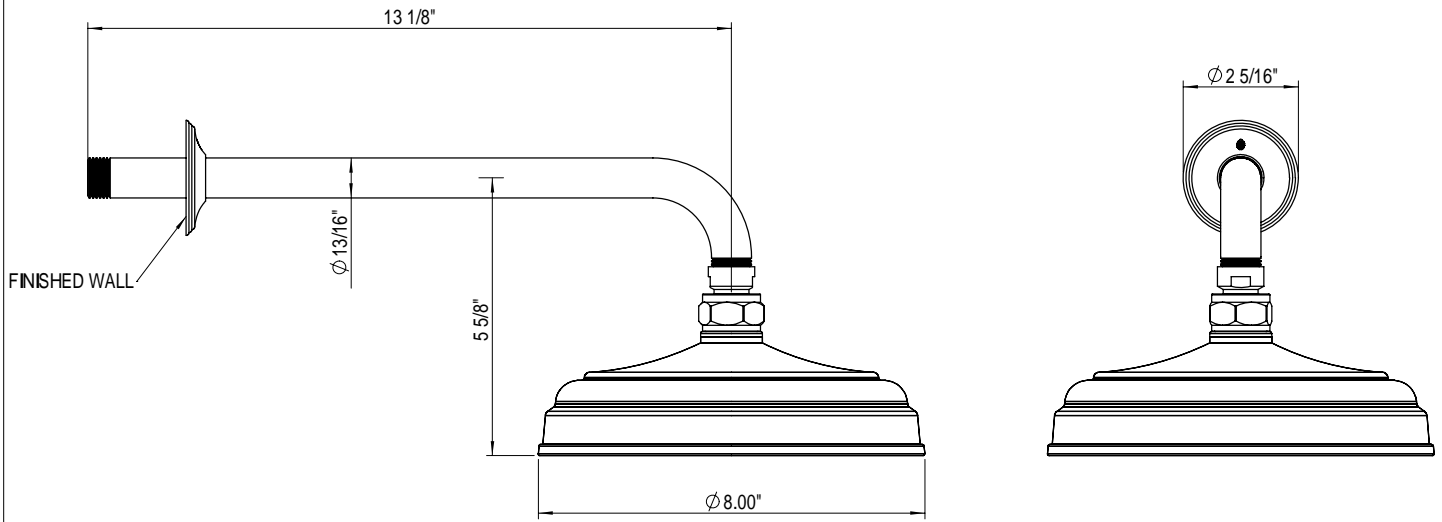

1/2" T/C Shower with Slide Bar 41RBHXL

SEE 4FRB005 SHT. 2

SEE 4QRBHXL SHT. 3

SEE 4KRBHXL SHT. 4

SEE 4GRBH0 SHT. 5

SEE 4HRB000 SHT. 6

TEL: 905-851-6781
FAX: 905-851-8031
TOLL FREE: 800-461-5901

the RUBINET FAUCET COMPANY

www.rubinet.com

Antiquity 8" Shower Head less Jets, 12" Shower Arm & Flange 4FRB005

TEL: 905-851-6781
FAX: 905-851-8031
TOLL FREE: 800-461-5901

the RUBINET FAUCET COMPANY

www.rubinet.com

1/2" Temperature Control Valve with Shut-off Control Valve 4QRBHXL