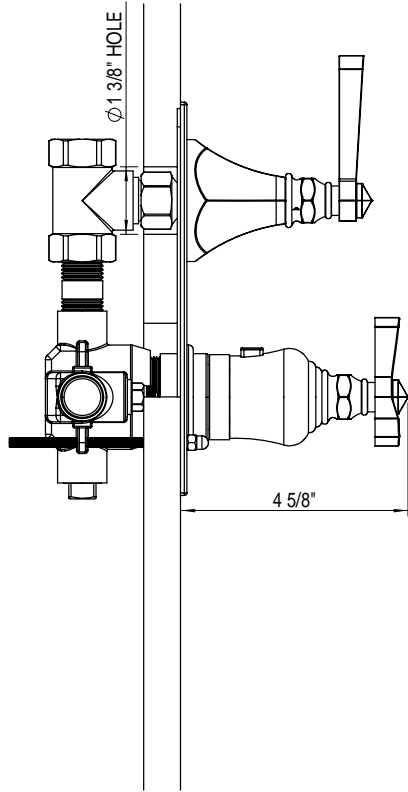

1/2" T/C Shower with Slide Bar 41RBHXL

SEE 4FRB005 SHT. 2

SEE 4QRBHXL SHT. 3

SEE 4KRBHXL SHT. 4

SEE 4GRBH0 SHT. 5

SEE 4HRB000 SHT. 6

TEL: 905-851-6781
FAX: 905-851-8031
TOLL FREE: 800-461-5901

the RUBINET FAUCET COMPANY

www.rubinet.com

Antiquity 8" Shower Head less Jets, 12" Shower Arm & Flange 4FRB005

TEL: 905-851-6781
FAX: 905-851-8031
TOLL FREE: 800-461-5901

the RUBINET FAUCET COMPANY

www.rubinet.com

1/2" Temperature Control Valve with Shut-off Control Valve 4QRBHXL