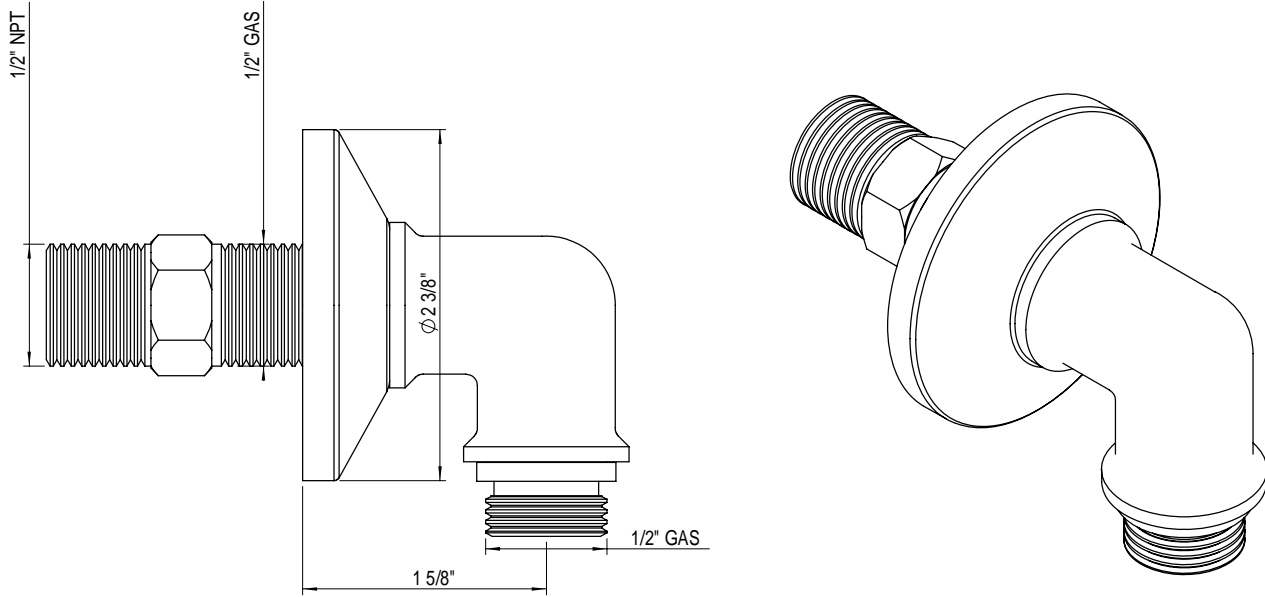

the RUBINET FAUCET COMPANY

www.rubinet.com

Adjustable Slide Bar with Hand Held Shower 4GRBHX0

TEL: 905-851-6781
FAX: 905-851-8031
TOLL FREE: 800-461-5901

the RUBINET FAUCET COMPANY

www.rubinet.com

Integral Supply with 1/2" NPT x 1/2" Nipple 4HRB000