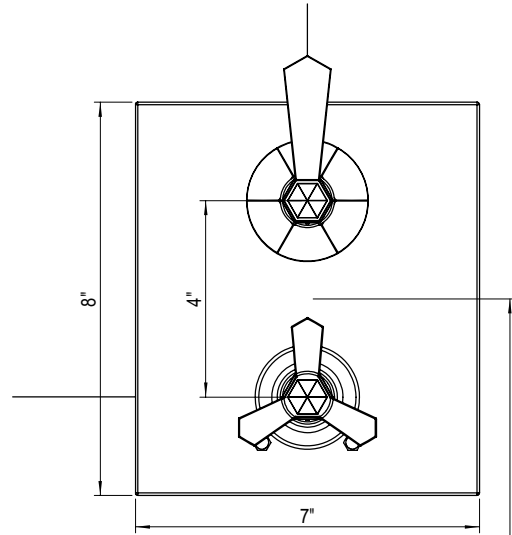

www.rubinet.com

Antiquity 8" Shower Head less Jets, 12" Shower Arm & Flange 4FRB005

TEL: 905-851-6781
FAX: 905-851-8031
TOLL FREE: 800-461-5901

the RUBINET FAUCET COMPANY

www.rubinet.com

1/2" Temperature Control Valve with Shut-off Control Valve 4QRBHXL