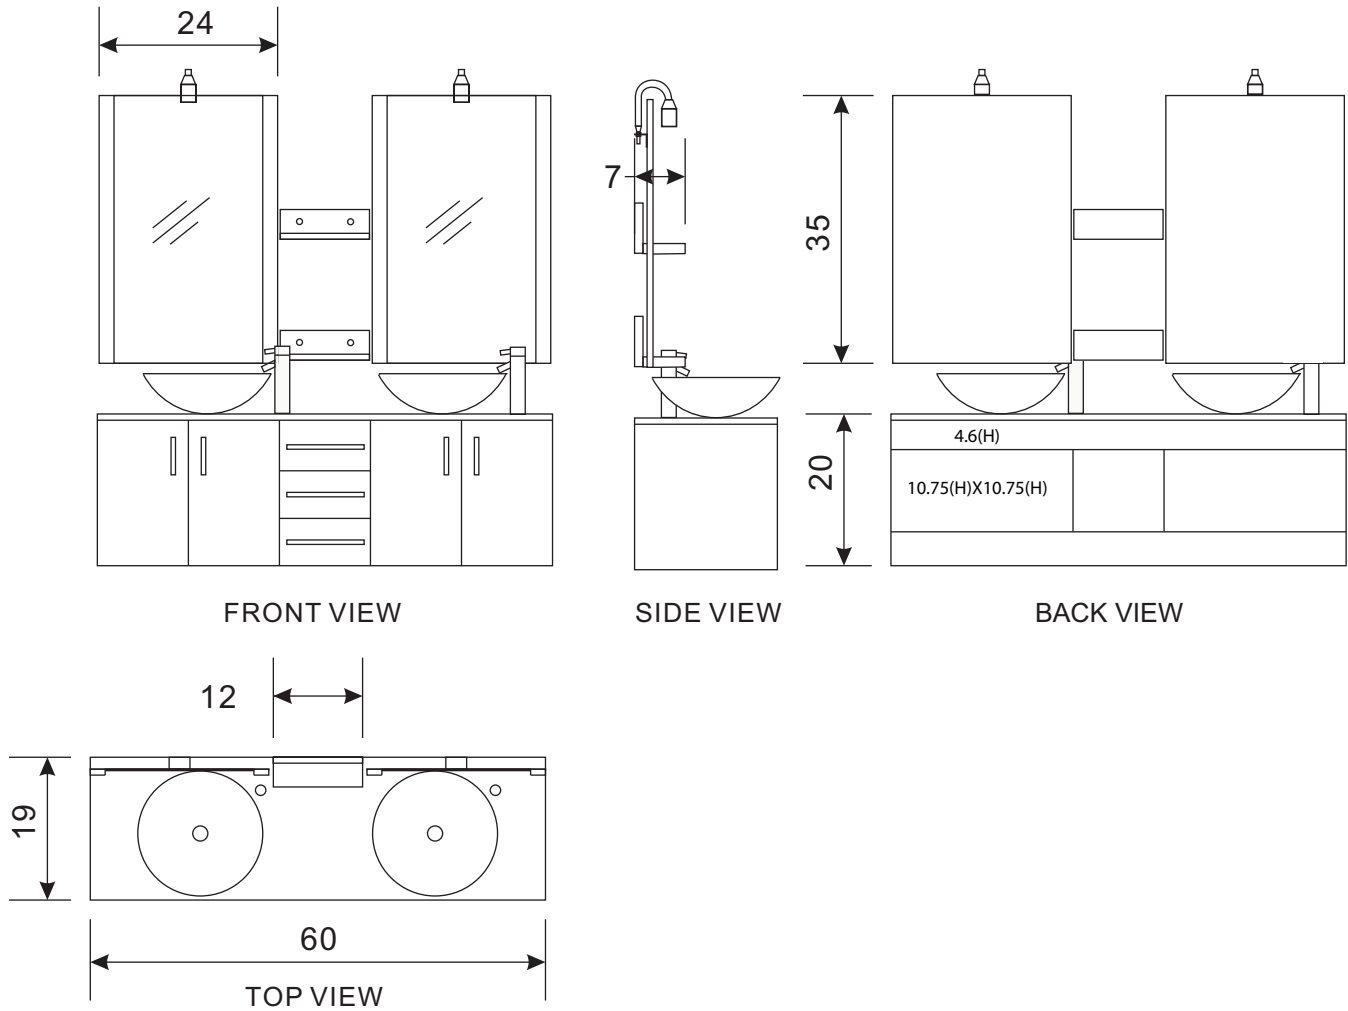

DEC005 Portland 60" Double Sink - Wall Mount Vanity Set (Faucets not included)

Design Element™
Bath Furniture

The Portland Collection

The Modena 61" Double Sink Vanity Set is elegantly constructed of solid oak wood. The tempered glass sinks and counter tops natural aqua color brings a clean and contemporary look to any bathroom. Seated at the base of the designer bowl sinks are chrome finished pop up drains designed for easy one touch draining. Two matching espresso framed mirrors with joining shelves are included. Positioned under each tempered glass bowl are two soft closing double door cabinets. Built into the center are three drawers adorned with satin nickel hardware.

Portland 60" Double Sink - Wall Mount Vanity Set

DEC005 Product Features

- Solid Hardwood Construction
- Espresso finish
- Tempered glass counter top
- Two vessel tempered glass sinks
- Two chrome pop up drains
- Two matching espresso mirror with center shelves
- Three center drawers with satin nickel hardware
- Two Soft closing double drawers with satin nickel hardware
- Specs: 60"W x 19-1/2"D x 26"H

The Portland Collection

- | | |
|--|-----------|
| • Portland 24" Single Sink - Wall Mount Vanity Set | DEC071C-G |
| • Portland 24" Single Sink - Wall Mount Vanity Set | DEC071C-W |
| • Portland 30" Single Sink - Wall Mount Vanity Set | DEC071D |
| • Portland 30" Single Sink - Wall Mount Vanity Set | DEC071D-W |
| • Portland 61" Double Sink - Wall Mount Vanity Set | DEC004 |
| • Portland 61" Double Sink - Wall Mount Vanity Set | DEC005 |
| • Portland 61" Double Sink - Wall Mount Vanity Set | DEC071A |
| • Portland 72" Double Sink - Wall Mount Vanity Set | DEC071B |
| • Portland 72" Double Sink - Wall Mount Vanity Set | DEC071B-W |