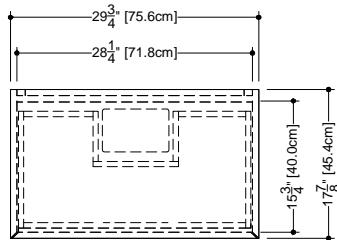

## M Collection metro series

Wall-mount vanity

18" height – 18" depth

## Wall-mount vanity MM 3018 WM – 1 drawer – 30" length

17 3/4" depth x 29 3/4" length x 18" height – 454 x 756 x 457 mm

plan view

front view

side view