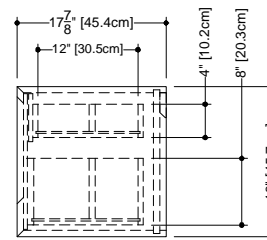

## Wall-mount vanity MM 3018 WM – 1 drawer – 30" length

17 3/4" depth x 29 3/4" length x 18" height – 454 x 756 x 457 mm

plan view

front view

side view