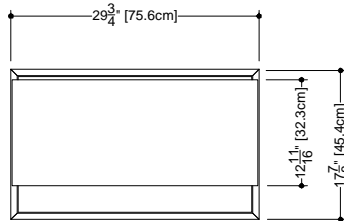

## M Collection metro series

Wall-mount vanity

18" height – 18" depth

## Wall-mount vanity MM 3018 WM – 1 drawer – 30" length

17 3/4" depth x 29 3/4" length x 18" height – 454 x 756 x 457 mm

plan view

front view

side view