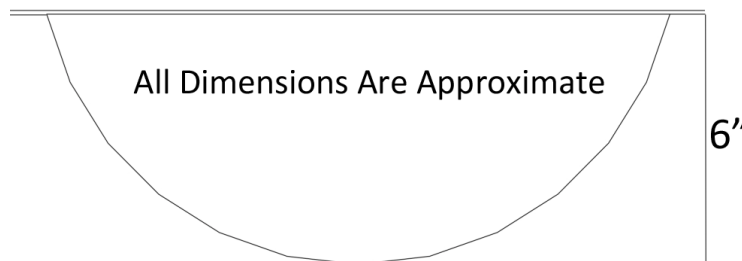

DIMENSIONS WILL VARY. DO NOT use this sheet as a guide for countertop cuts.