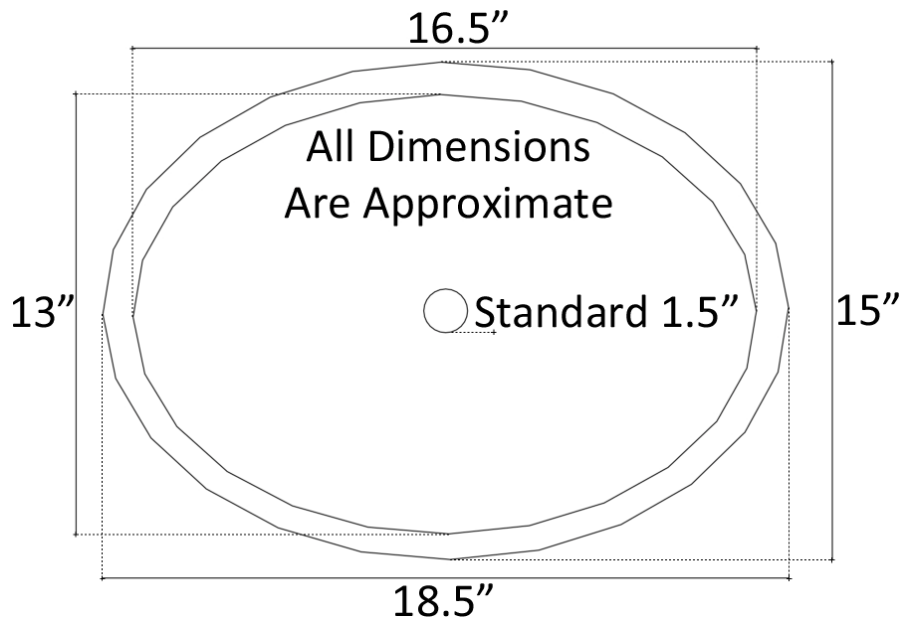

**Available Drains:**

<b>D004</b>	Grid Strainer
<b>D005</b>	Lift and Turn
<b>D006</b>	Pop-up w/ horizontal lift rod
<b>D101 - D604</b>	Decorative Drain

**DIMENSIONS WILL VARY. DO NOT** use this sheet as a guide for countertop cuts.