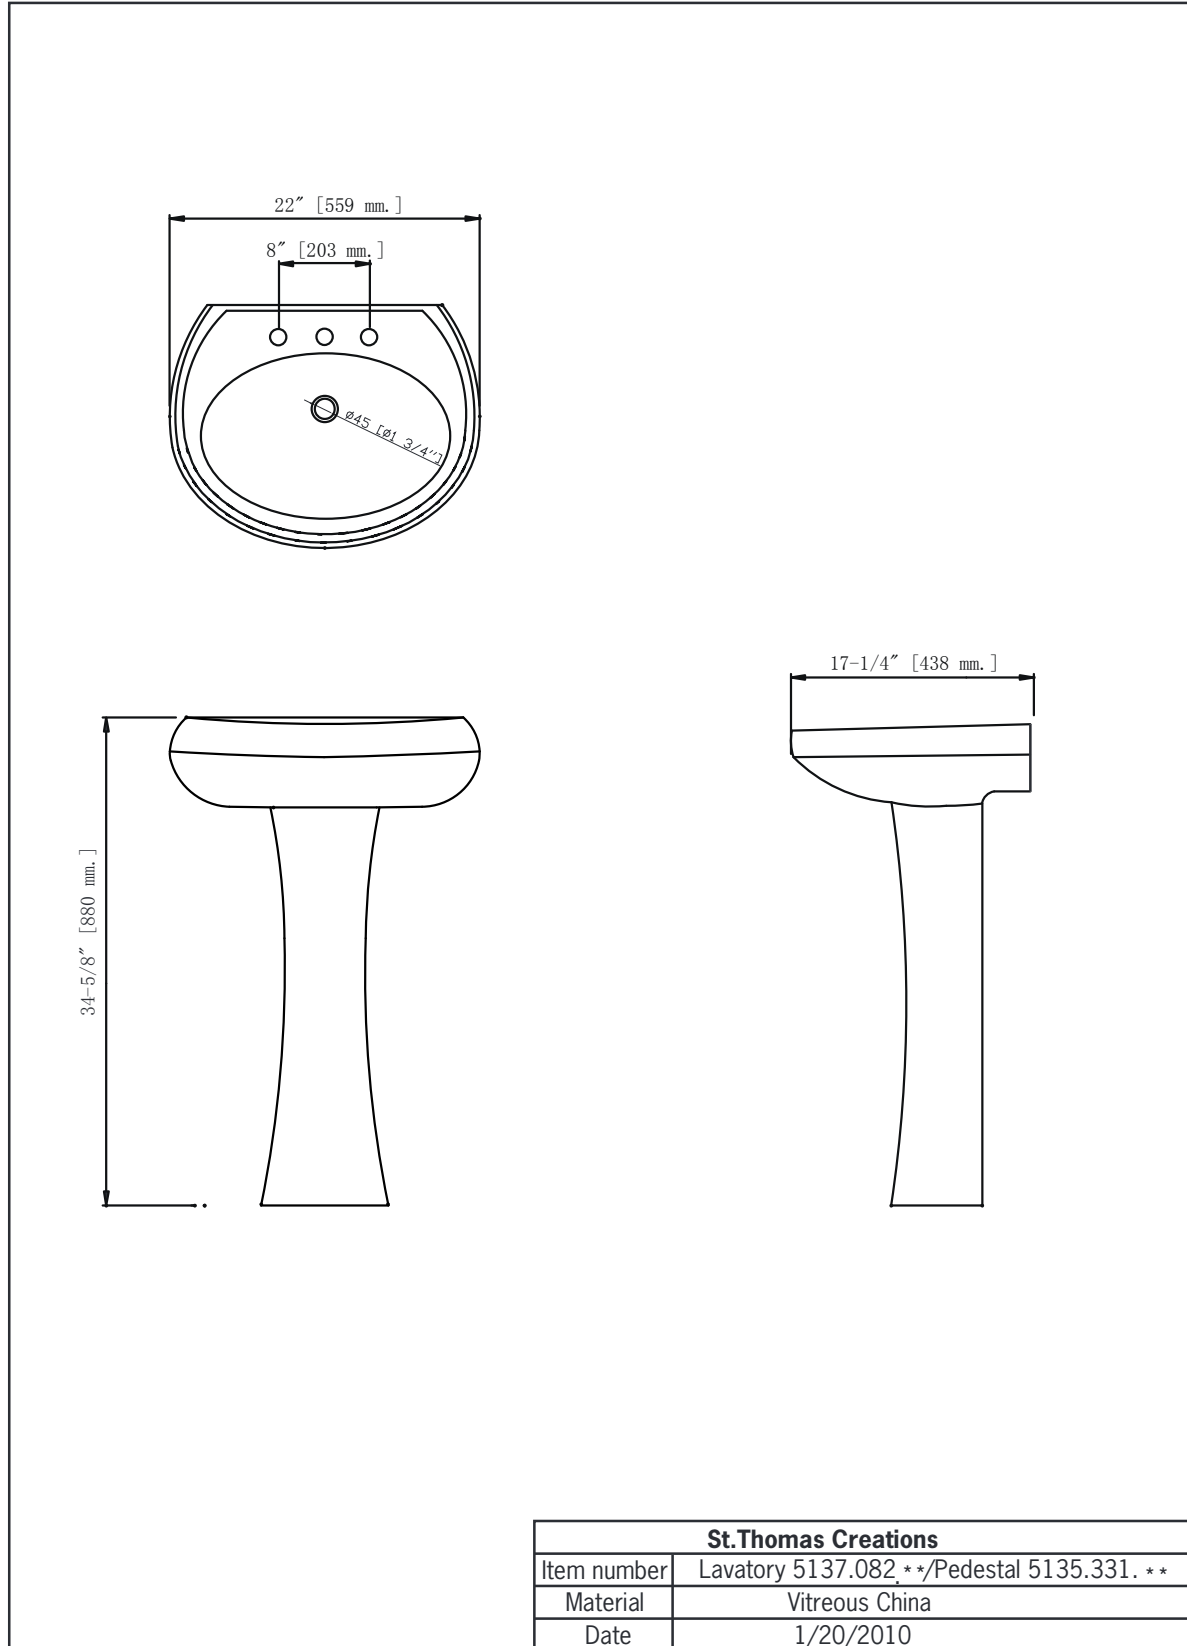

Stafford Pedestal Lavatory 8"

St.Thomas Creations	
Item number	Lavatory 5137.082 **/Pedestal 5135.331. **
Material	Vitreous China
Date	1/20/2010