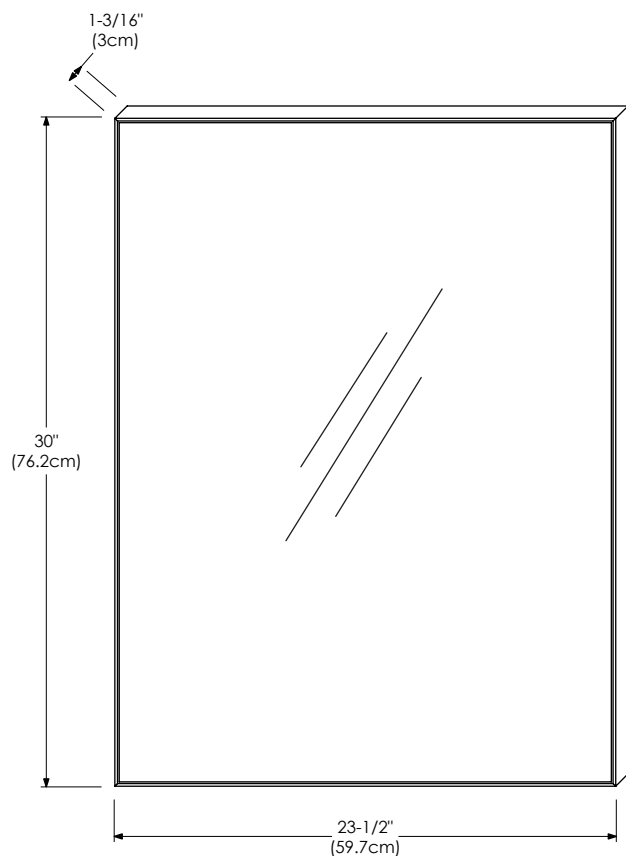

# CONTEMPORARY STYLE METAL FRAME MIRROR

RONBOW

MODEL: 601123-COLOR

SPECIFICATION SHEET

ACCESSORIES

Metal frame  
Brushed stainless steel (grade 304)

Available finishes:  
BRUSHED NICKEL BN

## FRONT