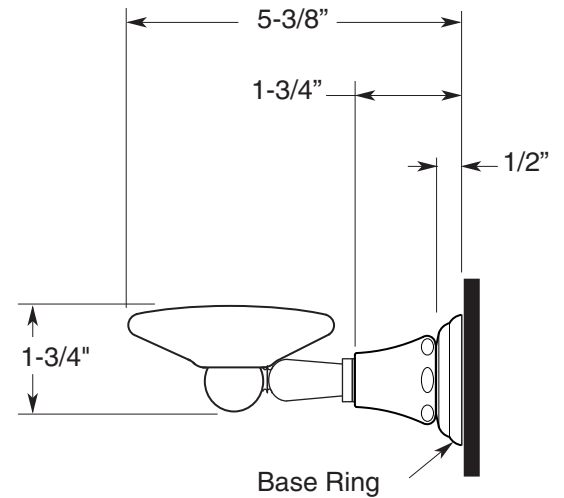

FEATURES:

- All brass construction with porcelain soap dish.
- Porcelain soap dish with post P/N: 18.18.020.
- Available in all Sigma finishes. Warranty varies according to finish selection.
- Mounting bracket and screws are supplied.

Series 35
Porcelain Soap Dish
1.35SD00

TOP VIEW

FRONT VIEW

SIDE VIEW

Note: Measurements are subject to change or cancellation. No responsibility is assumed for use of superseded or voided pages.