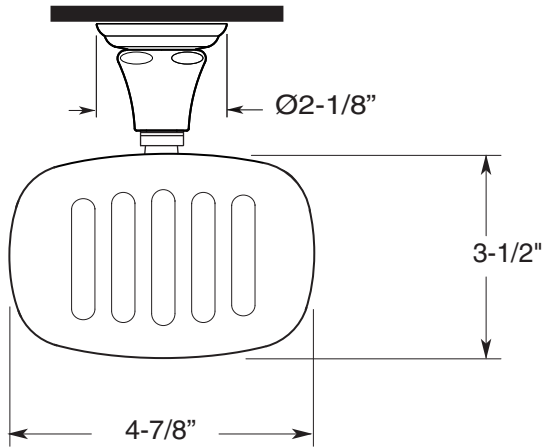

FEATURES:

- All brass construction with porcelain soap dish.
- Porcelain soap dish with post P/N: 18.18.020.
- Available in all Sigma finishes. Warranty varies according to finish selection.
- Mounting bracket and screws are supplied.

Series 35
Porcelain Soap Dish
1.35SD00

TOP VIEW

FRONT VIEW

SIDE VIEW

Note: Measurements are subject to change or cancellation. No responsibility is assumed for use of superseded or voided pages.