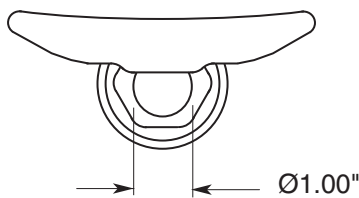

FEATURES:

- All brass construction with porcelain soap dish.
- Porcelain soap dish with post P/N: 18.18.020.
- Available in all Sigma finishes. Warranty varies according to finish selection.
- Mounting bracket and screws are supplied.

Series 35
Porcelain Soap Dish
1.35SD00

TOP VIEW

FRONT VIEW

SIDE VIEW

Note: Measurements are subject to change or cancellation. No responsibility is assumed for use of superseded or voided pages.