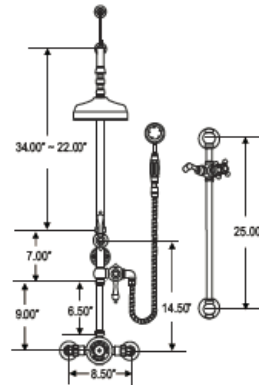

ALTMANS™

Exposed Tub/Shower Systems

Exposed 3/4" Thermostatic Arched Shower systems with Wall mounted Personal Shower Slide Bar With 8" Shower Rose

NO61A/6908L40

Codes and Standards

- ADA

ALTMANS RESERVES THE RIGHT TO MODIFY AND CHANGE SPECIFICATIONS AT ANY TIME. PLEASE VERIFY DIMENSIONS PRIOR TO INSTALLATION

Color/Finishes

- Polished Chrome, PVD Satin Nickel
- Refer to pricelist for other finishes.

Features and Benefits

- Brass Construction
- Water Inlet 1/2" Copper Compression