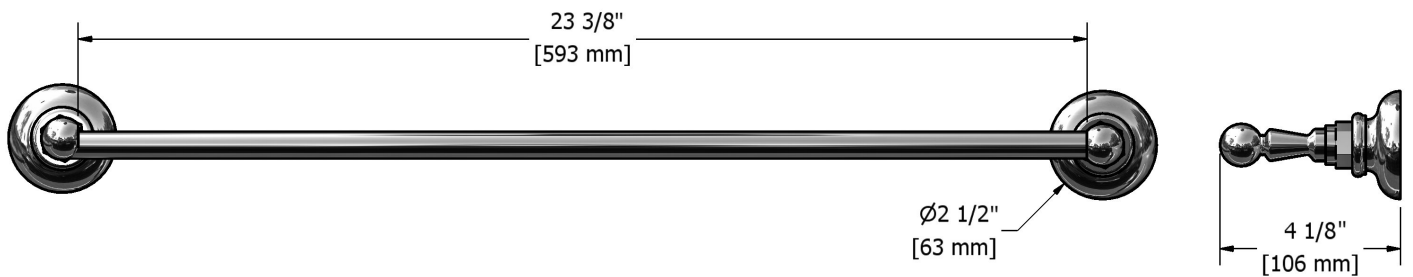

60 cm (24") towel bar
RO5XX

Specifications

Descriptions

- 4 anchorpoints
- May be cut to desired length

Available colors

- C : Chrome
- BN : Brushed nickel (PVD)
- PN : Polished nickel (PVD)

Sizes, models and finishes may differ from those presented.