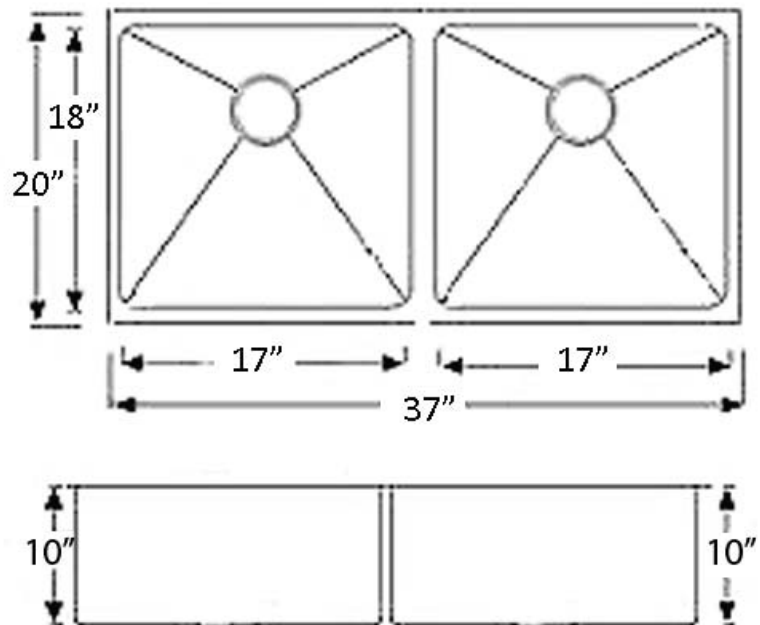

33" DOUBLE BOWL UNDERMOUNT SINK

Cat. No
KSSDB2536-SS

W: 37"
D: 20"
H: 10"

Features:

- ▶ Solid 16 gauge, 304 grade metal construction
- ▶ Coated for sound insulation
- ▶ Easy to clean zero radius corners
- ▶ Mounting clips and template included
- ▶ Lip is 1-1/16" wide
- ▶ 50/50 offset
- ▶ 3-1/2" drain
- ▶ Drain sold separately

Compliance Certification
Meets or exceeds the following
specifications: ASME
A112.19.3-2001 for Stainless Steel.

***Please do NOT cut hole without
template or actual product.**

Interior Bowl Dimensions:

Basin Interior: 17" W x 18" D
Basin Depth: 9-1/2"

Dimensions of fixture are nominal and may vary within the range of tolerances established by ANSI Standard A112.19.2. Dimensions and specifications subject to change without notice.