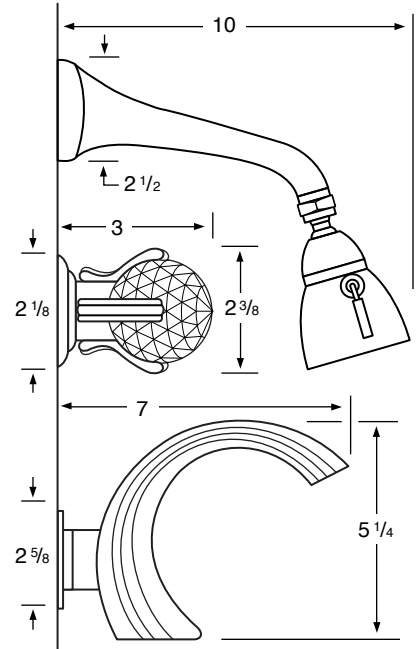

WATERMARK

DESIGNS

T 718.257.2800

F 718.257.2144

info@watermark-designs.com

La Fleur 201

Specifications

201-2 Widespread

- 201-3 3 Valve Tub & Shower
- 201-5 2 Valve Tub
- 201-6 2 Valve Shower
- 201-WTR Wall Valve Trim

201-3.2/201-6.2 Pressure Balancing Valve

201-THRMKT10/201-3.5/201-6.5 Thermostatic Valve

201-3.2TMP/201-6.2TMP Tempress Pressure Balancing Valve

201-THRMKT20/201-3.4/201-6.4 Thermostatic Valve with Built in Volume Control

201-4 Bidet

201-8/201-8.1 Roman Tub

See Handle Trim Specifications for a complete list of additional handle trims