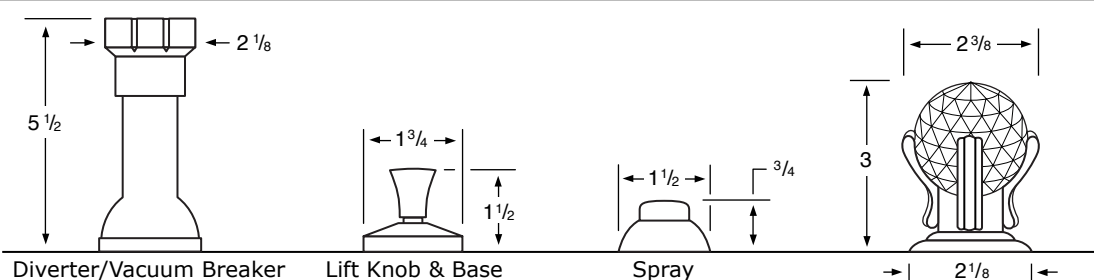

- 201-3 3 Valve Tub & Shower
- 201-5 2 Valve Tub
- 201-6 2 Valve Shower
- 201-WTR Wall Valve Trim

201-3.2/201-6.2 Pressure Balancing Valve

201-THRMKT10/201-3.5/201-6.5 Thermostatic Valve

201-3.2TMP/201-6.2TMP Tempress Pressure Balancing Valve

201-THRMKT20/201-3.4/201-6.4 Thermostatic Valve with Built in Volume Control

201-4 Bidet

201-8/201-8.1 Roman Tub

See Handle Trim Specifications for a complete list of additional handle trims