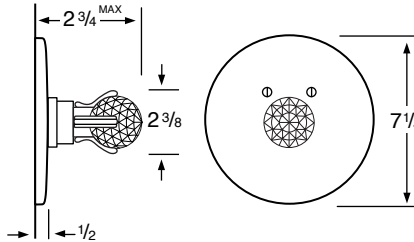

WATERMARK

DESIGNS

T 718.257.2800

F 718.257.2144

info@watermark-designs.com

La Fleur 201

Specifications

201-2 Widespread

- 201-3 3 Valve Tub & Shower
- 201-5 2 Valve Tub
- 201-6 2 Valve Shower
- 201-WTR Wall Valve Trim

201-3.2/201-6.2 Pressure Balancing Valve

201-THRMKT10/201-3.5/201-6.5 Thermostatic Valve

201-3.2TMP/201-6.2TMP Tempress Pressure Balancing Valve

201-THRMKT20/201-3.4/201-6.4 Thermostatic Valve with Built in Volume Control

201-4 Bidet

201-8/201-8.1 Roman Tub

See Handle Trim Specifications for a complete list of additional handle trims