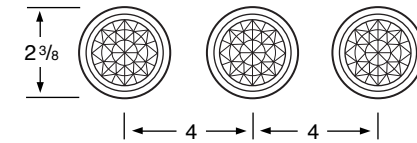

- 201-3 3 Valve Tub & Shower
- 201-5 2 Valve Tub
- 201-6 2 Valve Shower
- 201-WTR Wall Valve Trim

201-3.2/201-6.2 Pressure Balancing Valve

201-THRMKT10/201-3.5/201-6.5 Thermostatic Valve

201-3.2TMP/201-6.2TMP Tempress Pressure Balancing Valve

201-THRMKT20/201-3.4/201-6.4 Thermostatic Valve with Built in Volume Control

201-4 Bidet

201-8/201-8.1 Roman Tub

See Handle Trim Specifications for a complete list of additional handle trims