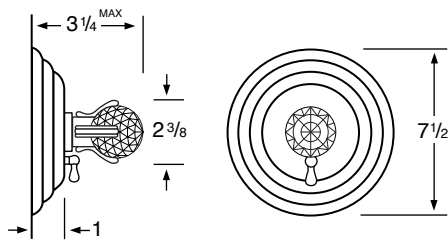

WATERMARK

DESIGNS

T 718.257.2800

F 718.257.2144

info@watermark-designs.com

La Fleur 201

Specifications

201-2 Widespread

- 201-3 3 Valve Tub & Shower
- 201-5 2 Valve Tub
- 201-6 2 Valve Shower
- 201-WTR Wall Valve Trim

201-3.2/201-6.2 Pressure Balancing Valve

201-THRMKT10/201-3.5/201-6.5 Thermostatic Valve

201-3.2TMP/201-6.2TMP Tempress Pressure Balancing Valve

201-THRMKT20/201-3.4/201-6.4 Thermostatic Valve with Built in Volume Control

201-4 Bidet

201-8/201-8.1 Roman Tub

See Handle Trim Specifications for a complete list of additional handle trims