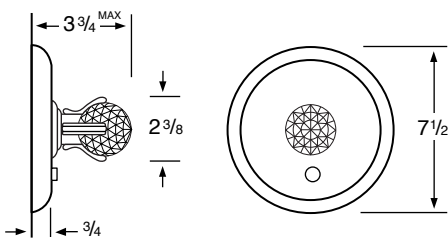

- 201-3 3 Valve Tub & Shower
- 201-5 2 Valve Tub
- 201-6 2 Valve Shower
- 201-WTR Wall Valve Trim

201-3.2/201-6.2 Pressure Balancing Valve

201-THRMKT10/201-3.5/201-6.5 Thermostatic Valve

201-3.2TMP/201-6.2TMP Tempress Pressure Balancing Valve

201-THRMKT20/201-3.4/201-6.4 Thermostatic Valve with Built in Volume Control

201-4 Bidet

201-8/201-8.1 Roman Tub

See Handle Trim Specifications for a complete list of additional handle trims