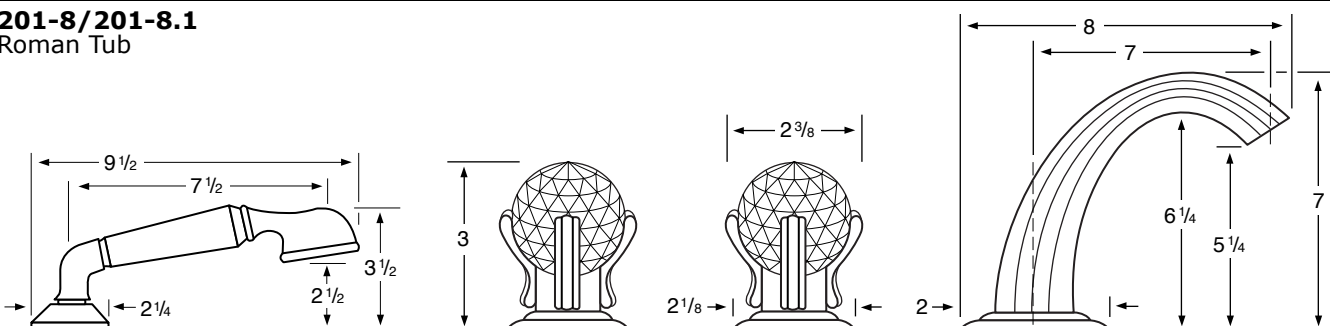

- 201-3 3 Valve Tub & Shower
- 201-5 2 Valve Tub
- 201-6 2 Valve Shower
- 201-WTR Wall Valve Trim

201-3.2/201-6.2 Pressure Balancing Valve

201-THRMKT10/201-3.5/201-6.5 Thermostatic Valve

201-3.2TMP/201-6.2TMP Tempress Pressure Balancing Valve

201-THRMKT20/201-3.4/201-6.4 Thermostatic Valve with Built in Volume Control

201-4 Bidet

201-8/201-8.1 Roman Tub

See Handle Trim Specifications for a complete list of additional handle trims