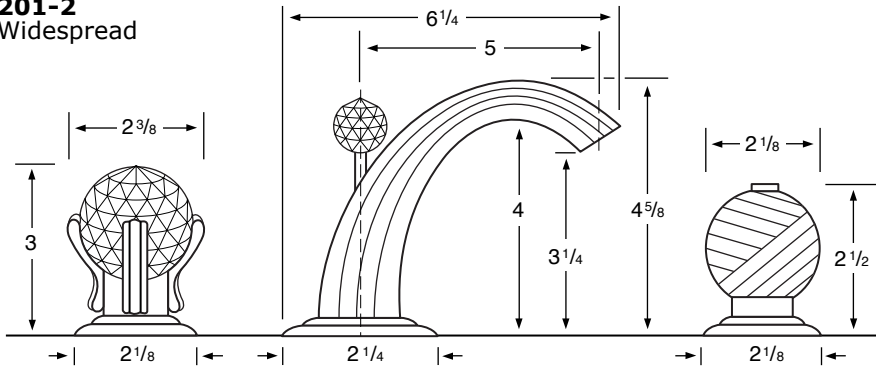

WATERMARK

DESIGNS

T 718.257.2800

F 718.257.2144

info@watermark-designs.com

La Fleur 201

Specifications

201-2 Widespread

- 201-3 3 Valve Tub & Shower
- 201-5 2 Valve Tub
- 201-6 2 Valve Shower
- 201-WTR Wall Valve Trim

201-3.2/201-6.2 Pressure Balancing Valve

201-THRMKT10/201-3.5/201-6.5 Thermostatic Valve

201-3.2TMP/201-6.2TMP Tempress Pressure Balancing Valve

201-THRMKT20/201-3.4/201-6.4 Thermostatic Valve with Built in Volume Control

201-4 Bidet

201-8/201-8.1 Roman Tub

See Handle Trim Specifications for a complete list of additional handle trims