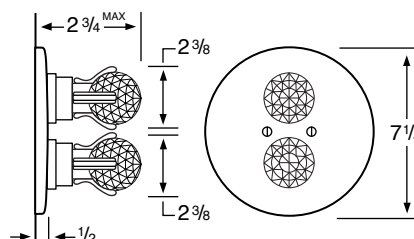

- 201-3 3 Valve Tub & Shower
- 201-5 2 Valve Tub
- 201-6 2 Valve Shower
- 201-WTR Wall Valve Trim

201-3.2/201-6.2 Pressure Balancing Valve

201-THRMKT10/201-3.5/201-6.5 Thermostatic Valve

201-3.2TMP/201-6.2TMP Tempress Pressure Balancing Valve

201-THRMKT20/201-3.4/201-6.4 Thermostatic Valve with Built in Volume Control

201-4 Bidet

201-8/201-8.1 Roman Tub

See Handle Trim Specifications for a complete list of additional handle trims