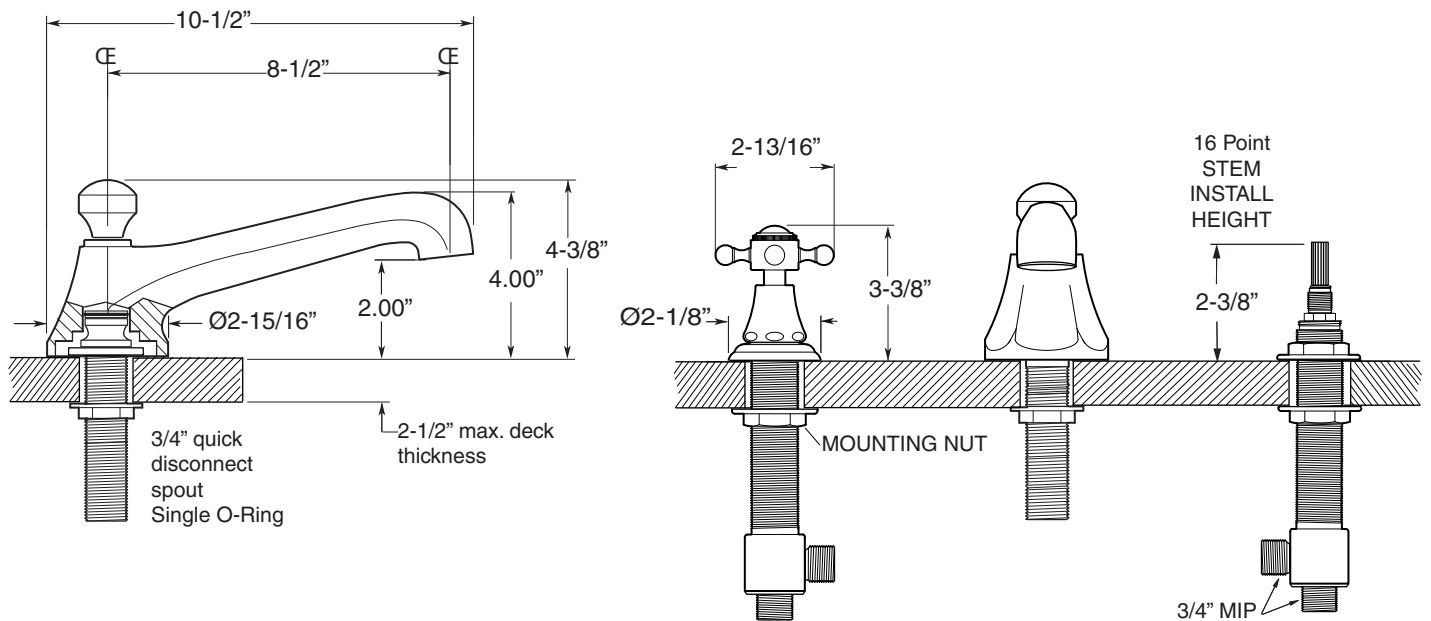

FEATURES:

- All brass construction.
- Cross handle style with center screw attachment.
- 3/4" valve bodies with 1/4-turn ceramic disc cartridge.
- Available in all finishes. Warranty varies according to finish selection.
- Certified to meet and exceed the following codes and standards:
ASME A112.18.1-2005/CSAB 125.1-2005

St. Michel
Roman Tub Set with Deckmount
Handshower and Diverter
1.305593
(1.305593T - Trim only)

Spout and valves install through 1-1/4" diameter holes.
Plumber to provide 3/4" supply lines to valves

NOTE: 1/2" outlet for in-line vacuum breaker (18.15.055), and 60" chrome spiral hose (18.10.016) - INCLUDED

Note: Measurements are subject to change or cancellation. No responsibility is assumed for use of superseded or voided pages.

Parts List Series 300

St. Michel
Roman Tub Set with Deckmount
Diverter and Handshower