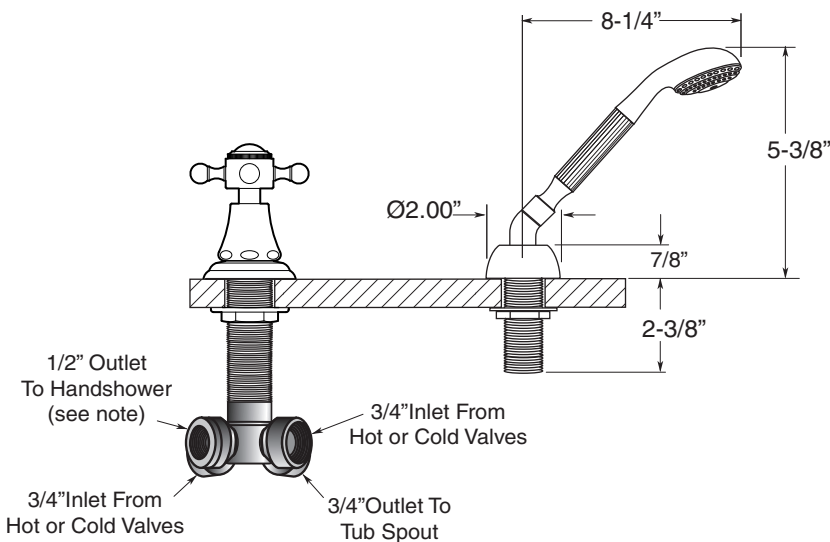

FEATURES:

- All brass construction.
- Cross handle style with center screw attachment.
- 3/4" valve bodies with 1/4-turn ceramic disc cartridge.
- Available in all finishes. Warranty varies according to finish selection.
- Certified to meet and exceed the following codes and standards:
ASME A112.18.1-2005/CSAB 125.1-2005

St. Michel
Roman Tub Set with Deckmount
Handshower and Diverter
1.305593
(1.305593T - Trim only)

Spout and valves install through 1-1/4" diameter holes.
Plumber to provide 3/4" supply lines to valves

NOTE: 1/2" outlet for in-line vacuum breaker (18.15.055), and 60" chrome spiral hose (18.10.016) - INCLUDED

Note: Measurements are subject to change or cancellation. No responsibility is assumed for use of superseded or voided pages.

Parts List Series 300

St. Michel
Roman Tub Set with Deckmount
Diverter and Handshower