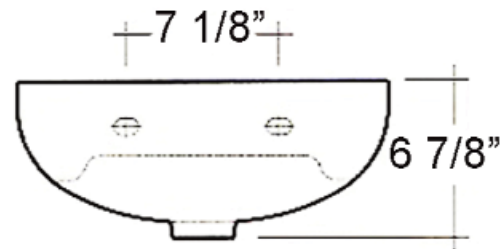

# COMPACT WALL HUNG BASIN 15"

Cat. No.  
4X-531

W: 15"  
D: 11 7/8"  
H: 6 7/8"

## Features:

- ▶ Made of Vitreous China
- ▶ Available with 1 hole on left or right
- ▶ Overflow provided

## Colors:

WH White

Meets or exceeds the following specifications: ASME A112.19.2 2008 and CSA B45.1-08 for ceramic plumbing fixtures.

## Interior Dimensions:

Basin Interior: 12 3/4" x 7"  
Basin Depth: 5 1/2"  
Mount holes cc: 7 1/8"  
Back of basin to center of faucet: 2-1/4"  
Back of basin to center of drain: 5-1/2"

Dimensions of fixture are nominal and may vary within the range of tolerances established by ANSI Standard A112.19.2. Dimensions and specifications subject to change without notice.