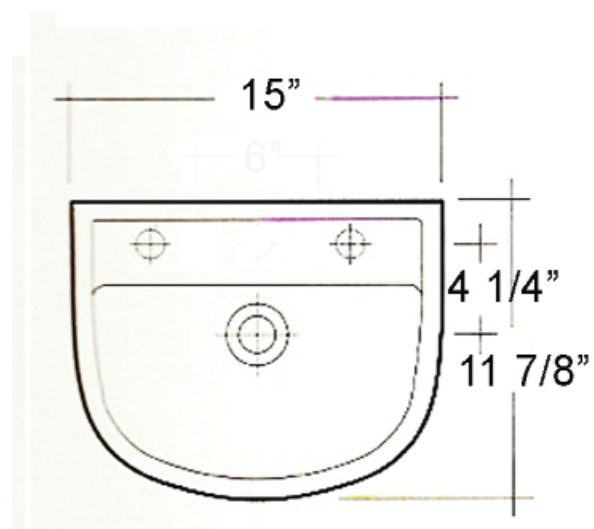

# COMPACT WALL HUNG BASIN 15"

Cat. No.  
4X-531

W: 15"  
D: 11 7/8"  
H: 6 7/8"

## Features:

- ▶ Made of Vitreous China
- ▶ Available with 1 hole on left or right
- ▶ Overflow provided

## Colors:

WH White

Meets or exceeds the following specifications: ASME A112.19.2 2008 and CSA B45.1-08 for ceramic plumbing fixtures.

## Interior Dimensions:

Basin Interior: 12 3/4" x 7"  
Basin Depth: 5 1/2"  
Mount holes cc: 7 1/8"  
Back of basin to center of faucet: 2-1/4"  
Back of basin to center of drain: 5-1/2"

Dimensions of fixture are nominal and may vary within the range of tolerances established by ANSI Standard A112.19.2. Dimensions and specifications subject to change without notice.