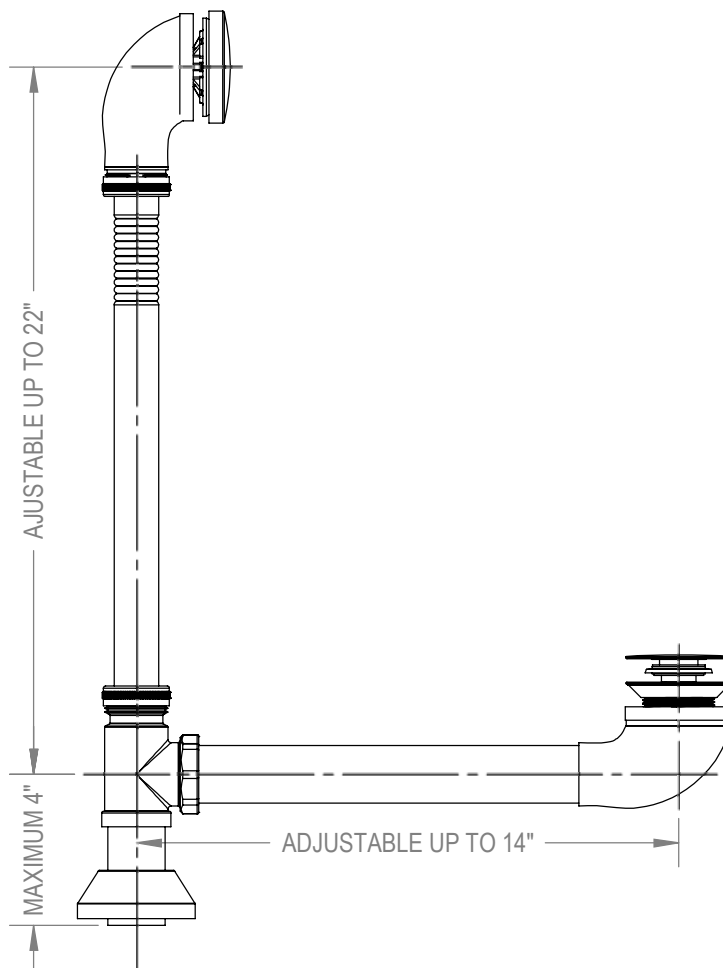

Features

- Brass construction with choice of 18 finishes

Order Matrix

Model	Main Finish
9EBEWO11	AB - Antique Brass
	AC - Antique Copper
	BB - Bright Brass
	CH - Chrome
	GD - Gold
	OB - Oil Rubbed Bronze
	PN - Polished Nickel
	SB - Satin Brass
	SC - Satin Chrome
	SN - Satin Nickel
	TB - Tuscan Brass
	AQ - Aqua
	BK - Black
	MB - Matte Black
	MW - Matte White
	NC - Natural Cream
	RD - Red
	WH - White

Bath Essentials

22" Adjustable Exposed Push-Up Tubular Waste&Overflow
Model: 9EBEWO11 XX-XX

Critical Dimensions