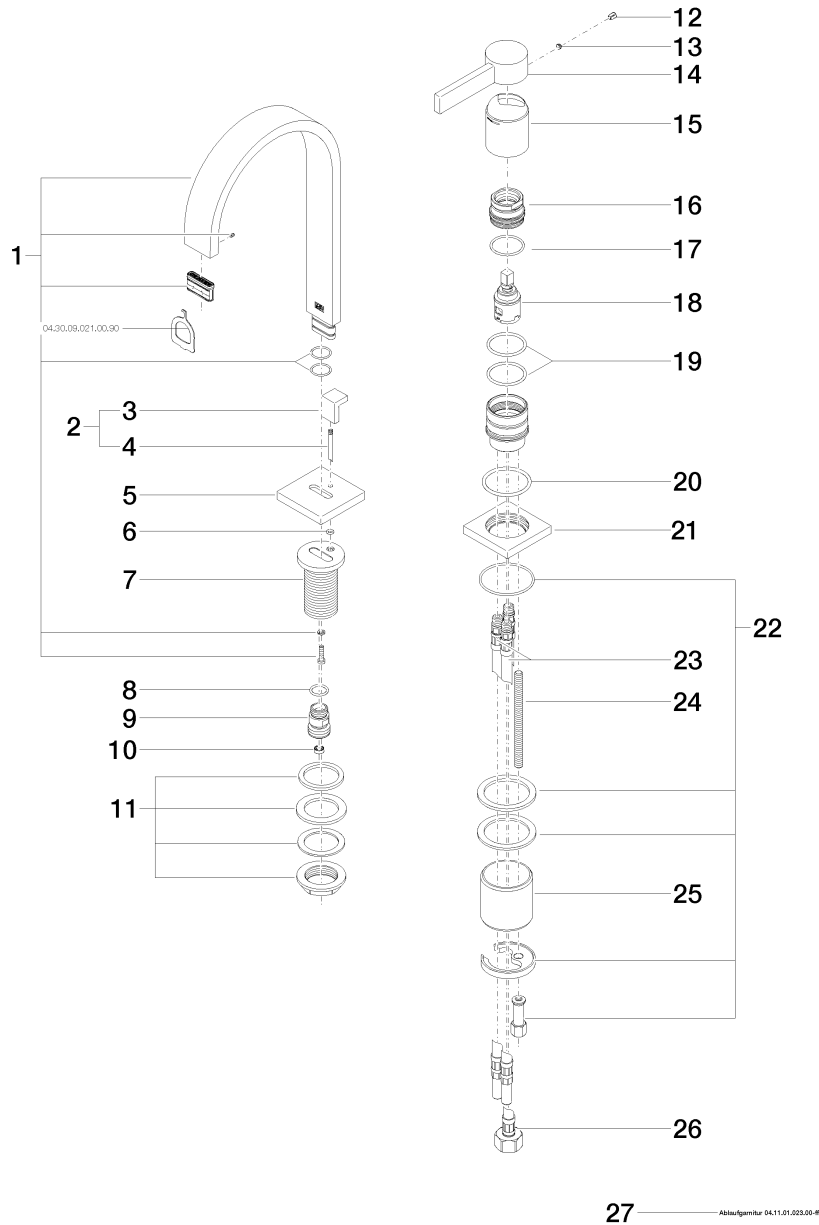

Exploded assembly drawing

Order quantity

No.	Article number	Name	Installation quantity
1	90282215800ff	spout	1
2	04207803080ff	pull-rod	1
3	092078030ff	handle	1
4	093109080ff	pull-rod	1
5	092778032ff	rosette	1
6	09141016690	seal	1
7	0911100541090	connection	1
8	09141013090	seal	1
9	0924031041090	nipple	1
10	09230103390	flow reducer	1
11	0423100090190	fixing set	1
12	09312001790	plug	1
13	09311106390	pin	1
14	092078057ff	handle	1
15	091102289ff	cover	1
16	09240428890	nut	1
17	09141013790	seal	1
18	9015050420090	cartridge	1
19	09141019290	seal	2
20	09141006790	seal	1
21	092778040ff	rosette	1
22	0430110380290	fixing set	1
23	0430040450090	hose	2
24	09311101290	pin	1
25	09184007990	sleeve	1
26	0430040190090	hose	1
27	04110102300ff	pop-up waste	1