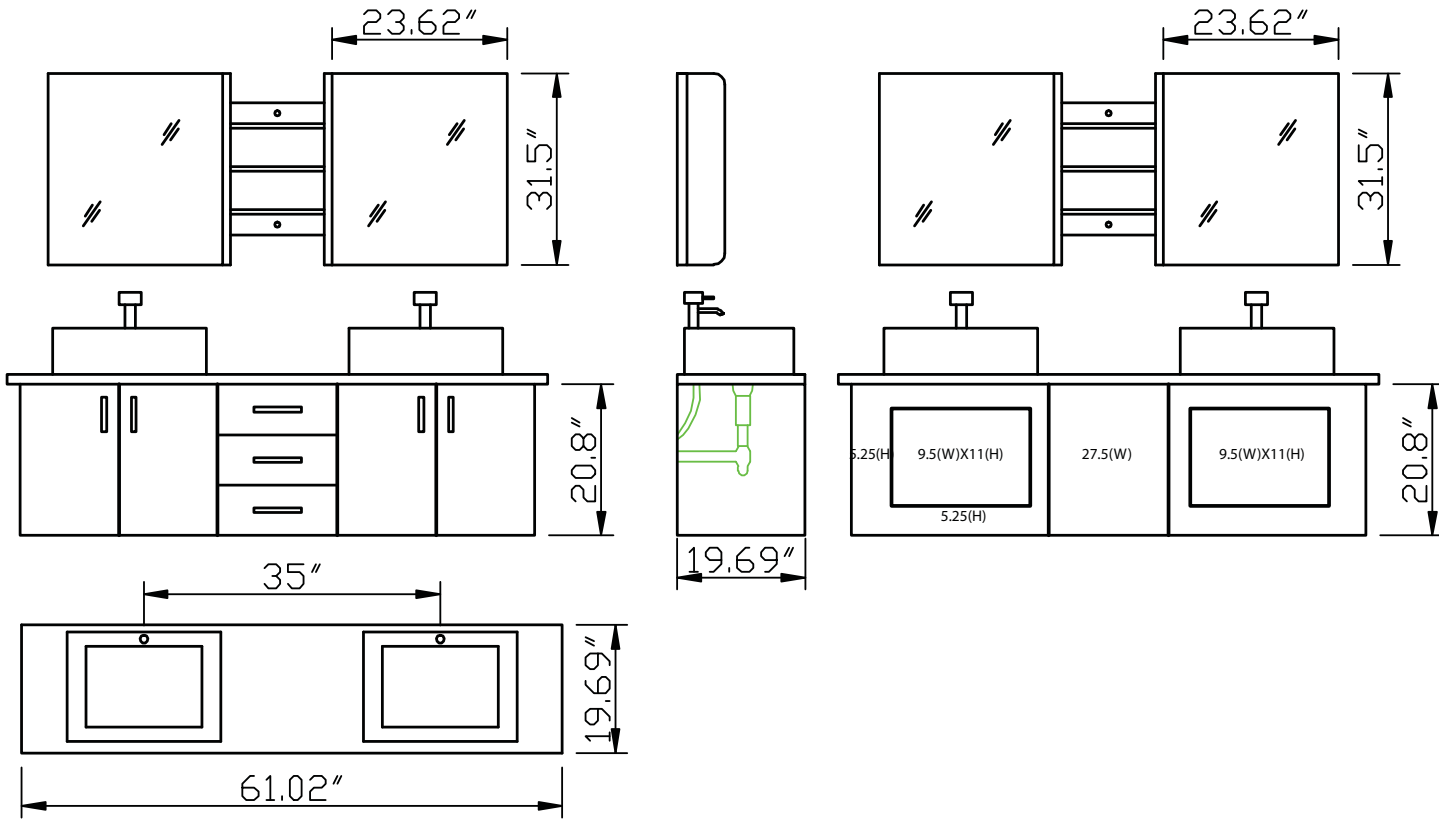

DEC004 Portland 61" Double Sink - Wall Mount Vanity Set (Faucets not included)

Design Element™
Bath Furniture

The Portland Collection

The Portland 61" Double Vanity Set is elegantly constructed of solid oak wood. The ceramic sinks and marble counter top bring a contemporary and elegant look to any bathroom. Seated at the base of the designer square sinks are chrome finished pop up drains designed for easy one touch draining. Two matching espresso framed mirrors with joining shelves are included. Positioned under each ceramic sink are two soft closing double door cabinets. Built into the center are three drawers adorned with satin nickel hardware.

Portland 61" Double Sink - Wall Mount Vanity Set

DEC004 Product Features

- Solid Hardwood Construction
- Espresso finish
- Cream marble counter tops
- Two designer square ceramic sinks with overflow drain
- Two chrome finish faucets
- Two pop up drains
- Two matching espresso mirrors with center shelves
- Three center drawers
- Two soft closing double doors
- Satin Nickel Hardware
- Specs: 60"W x 19-1/2"D x 26"H

The Portland Collection

- | | |
|--|-----------|
| • Portland 24" Single Sink - Wall Mount Vanity Set | DEC071C-G |
| • Portland 24" Single Sink - Wall Mount Vanity Set | DEC071C-W |
| • Portland 30" Single Sink - Wall Mount Vanity Set | DEC071D |
| • Portland 30" Single Sink - Wall Mount Vanity Set | DEC071D-W |
| • Portland 61" Double Sink - Wall Mount Vanity Set | DEC004 |
| • Portland 61" Double Sink - Wall Mount Vanity Set | DEC005 |
| • Portland 61" Double Sink - Wall Mount Vanity Set | DEC071A |
| • Portland 72" Double Sink - Wall Mount Vanity Set | DEC071B |
| • Portland 72" Double Sink - Wall Mount Vanity Set | DEC071B-W |