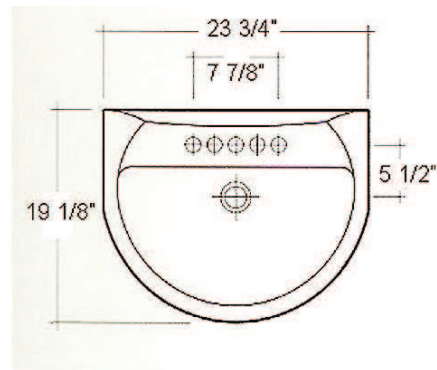

KARLA 605 PEDESTAL LAVATORY

Cat. No.
3-30X

Faucet not included

W: 23 3/4"
D: 19 1/8"
H: 33"

Features:

- ▶ Made of Vitreous China
- ▶ Available for 1 hole or 8" Widespread
- ▶ Can Be Installed Using Toggle or Molly Bolts (not included)

*For ease of installation, order one of the following:

1. Hangers (pair) \$4.75
2. Bracket (one) \$11.50

Colors:

WH White

Compliance Certification

Meets or exceeds the following specifications: ASME A112.19.2
2008 and CSA B45.1-08 for ceramic plumbing fixtures.

Interior Dimensions:

Basin Interior: 20" x 14"
Basin Depth: 7"
Mount bolts height: 31"
Mount holes cc: 11 1/4"
Faucet and spout holes: 1 1/8"(4")
1 3/8"(8")

Dimensions of fixture are nominal and may vary within the range of tolerances established by ASME Standard A112.19.2-2008. Dimensions and specifications subject to change without notice.