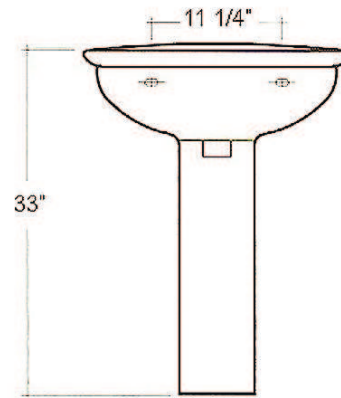

KARLA 605 PEDESTAL LAVATORY

Cat. No.
3-30X

Faucet not included

W: 23 3/4"
D: 19 1/8"
H: 33"

Features:

- ▶ Made of Vitreous China
- ▶ Available for 1 hole or 8" Widespread
- ▶ Can Be Installed Using Toggle or Molly Bolts (not included)

*For ease of installation, order one of the following:

1. Hangers (pair) \$4.75
2. Bracket (one) \$11.50

Colors:

WH White

Compliance Certification

Meets or exceeds the following specifications: ASME A112.19.2
2008 and CSA B45.1-08 for ceramic plumbing fixtures.

Interior Dimensions:

Basin Interior: 20" x 14"
Basin Depth: 7"
Mount bolts height: 31"
Mount holes cc: 11 1/4"
Faucet and spout holes: 1 1/8"(4")
1 3/8"(8")

Dimensions of fixture are nominal and may vary within the range of tolerances established by ASME Standard A112.19.2-2008. Dimensions and specifications subject to change without notice.