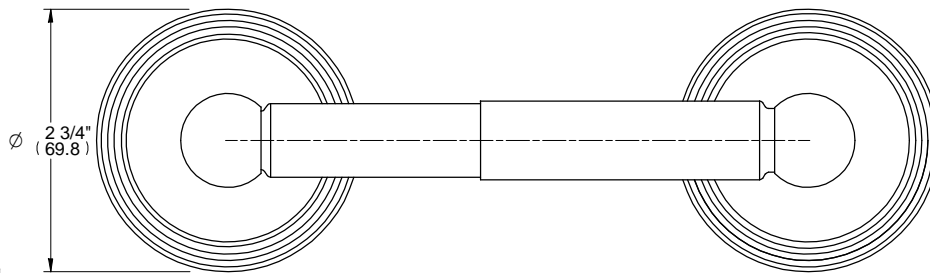

L1

ALTMANS RESERVES THE RIGHT TO MODIFY AND CHANGE SPECIFICATIONS AT ANY TIME. PLEASE VERIFY DIMENSIONS PRIOR TO INSTALLATION.

Features
Available in All Finishes
Brass Construction
Wall Mounted Accessory

Through-Hole Specifications

DIMENSIONS SHOWN TO NEAREST 1/16"