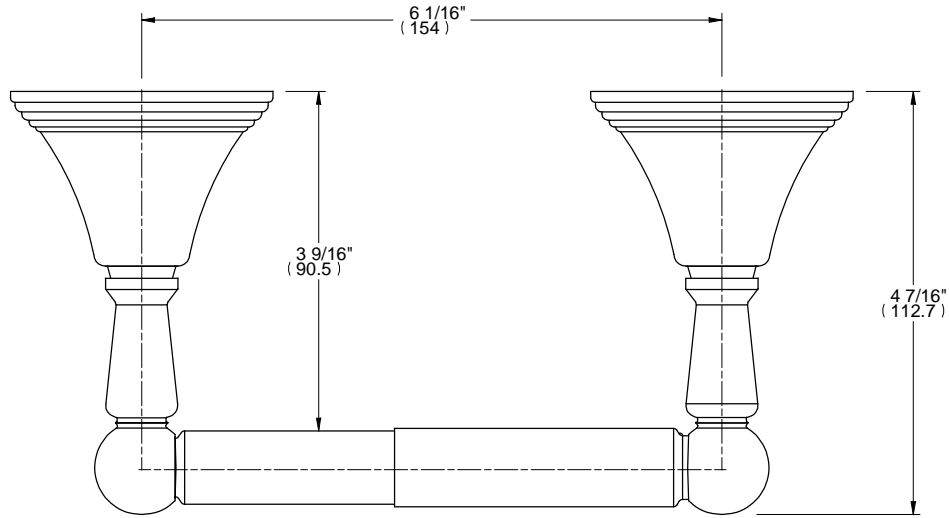

L1

ALTMANS RESERVES THE RIGHT TO MODIFY AND CHANGE SPECIFICATIONS AT ANY TIME. PLEASE VERIFY DIMENSIONS PRIOR TO INSTALLATION.

Features
Available in All Finishes
Brass Construction
Wall Mounted Accessory

Through-Hole Specifications

DIMENSIONS SHOWN TO NEAREST 1/16"