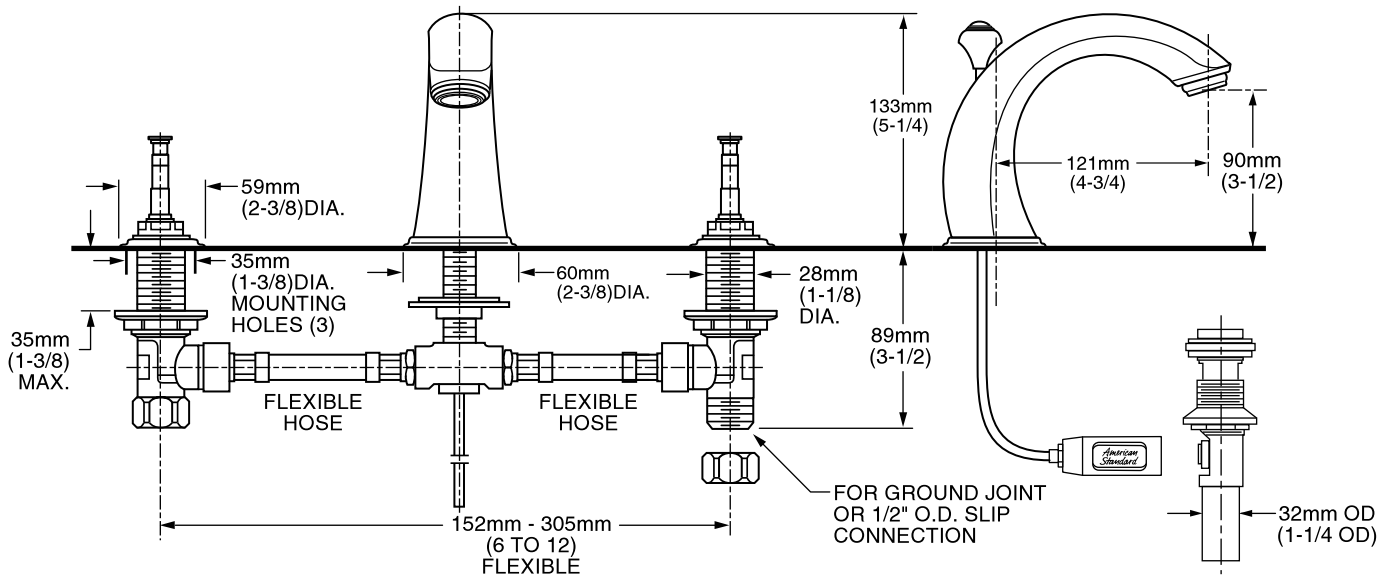

7881.712 Shown

MODEL NUMBER:

- 7881.712 Hampton Widespread**
 Metal Speed Connect® Pop-up drain.
 Porcelain Lever handles.
- 7881.722 Hampton Widespread**
 Metal Speed Connect Pop-up drain.
 Metal Cross handles.
- 7881.732 Hampton Widespread**
 Metal Speed Connect Pop-up drain.
 Metal Lever handles.

GENERAL DESCRIPTION:

Cast brass valve bodies with flexible hose connections for 6" to 12" (152mm to 305mm) installations. 1/4 turn washerless ceramic disc valve cartridges - reversible for use with either lever or cross handles. Cast brass spout. One-half inch male inlet shanks with brass coupling nuts. 20 inch (500mm) long flexible stainless steel drain cable is pre-assembled to spout. Metal Speed Connect® drain body with 1-1/4 inch (32mm) tail piece. 1.5 gpm/5.7L/min. maximum flow rate.

Low Lead: Meets NSF Standard 61/Section 9 & Prop 65 lead requirements.

Exclusive Speed Connect Metal Drain:

- Fewer parts. Installs in less time.
- No adjustments required - seals the first time, every time.
- Flexible stainless steel cable - installs effortlessly in tight spaces.

Exclusive Handle Alignment System: Allows fine tuning of handle position.

Choice of Finishes: Wide range of durable finishes.

SUGGESTED SPECIFICATION:

Two handle widespread lavatory faucet shall feature cast brass valve bodies with flexible hose connections for 6" to 12" installations. Shall also feature 1/4 turn washerless ceramic disc valve cartridges that are reversible for use with cross or lever handles. Shall also feature a metal drain body with stainless steel cable actuation. Fitting shall be American Standard Model #7881.____.