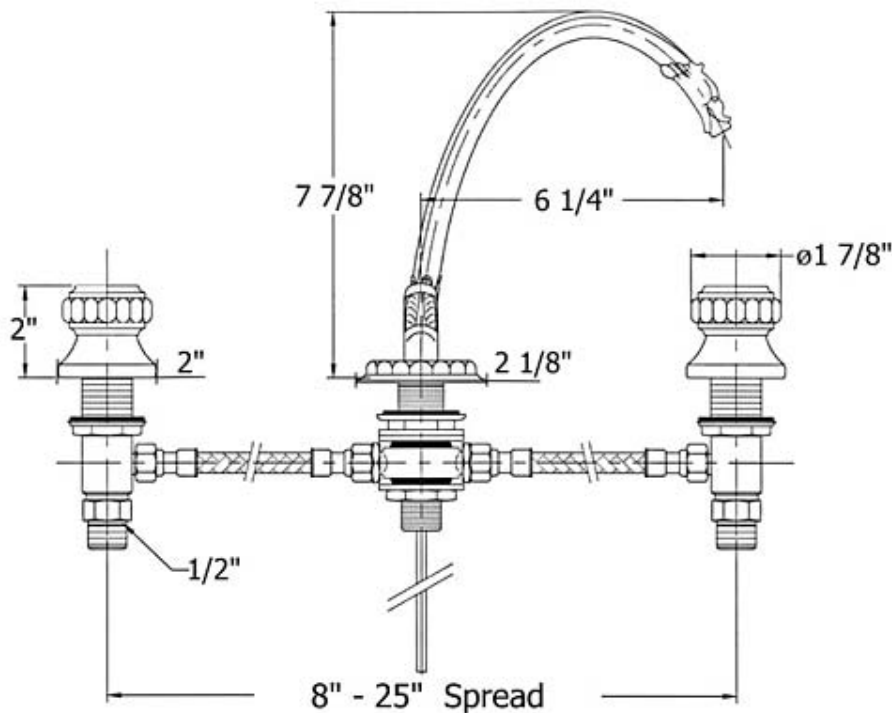

2232 - 'Pompadour' Widespread Lavatory Set

Technical Information

- Requires 1 ¼" hole drilling
- Flow rate is 2.2 GPM
- Available finishes are Polished Chrome(48), Solibrass(49), Old Gold(52), Old Silver(53), Polished Brass(55), Polished Nickel(56), Satin Nickel(60), Weathered Brass(70)
- Includes 1 ¼" pop-up drain
- Please see cleaning instructions for finish care and maintenance information.

Please follow example when ordering parts for 'Pompadour' Mixer.

- To order part#01 – **Spout**
 - 9223201xx
- Please substitute finish number needed in place of **xx**.
- To order a part that is not finished use **00**.

Part #	Description
01	Spout
02	Rubber O-rings
03	Threaded stem
04	Rubber O-ring
05	Metal Ring
06	Brass Nut
07	Metal Rings
08	Rubber O-rings
09	'T' Bracket
10	Brass Nut
11	Fiber Washer
12	Flexible Hose
13	½" Adapter
14	Valve Body
16	Fiber Washer
17	Rubber O-ring
18	Brass Nut
20	Handle Escutcheon
21	Nylon Separator
22	Brass Screw
23	Handle
24	Pop Up Rod Knob
25	Pop Up Rod
26	Setscrew
85	Pompadour Cartridge

Herbeau
L'Art du Sanitaire depuis 1857

2232 - 'Pompadour' Widespread Lavatory Set

Hole Drilling = 1 $\frac{1}{4}$ "

2232 - 'Pompadour' Widespread Lavatory Set