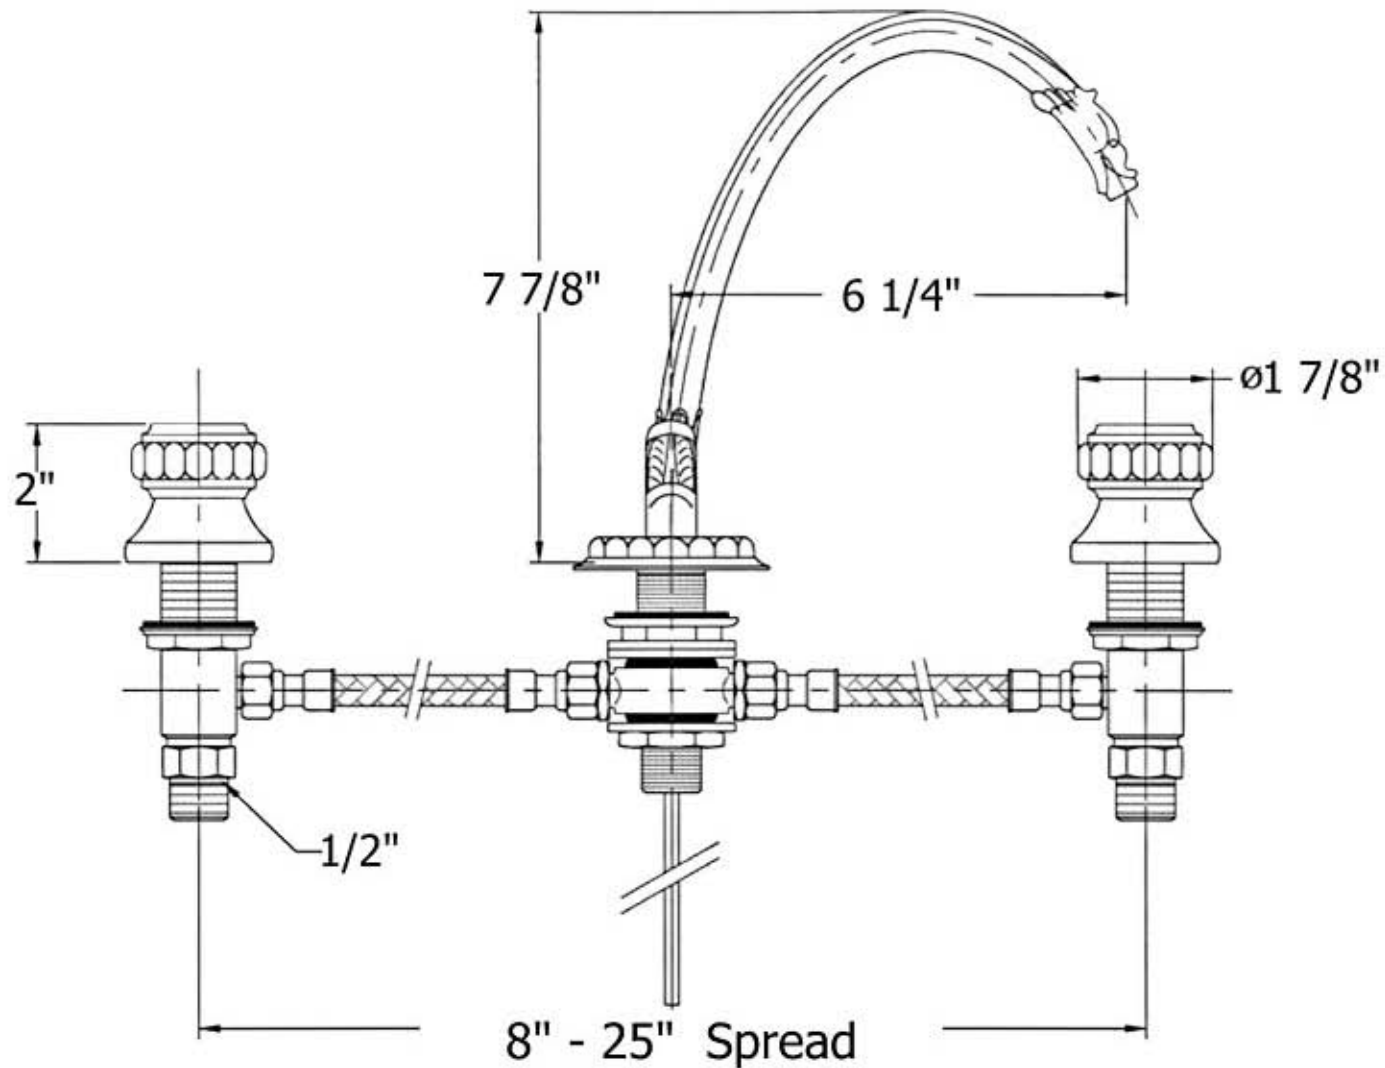

2232 - 'Pompadour' Widespread Lavatory Set

Technical Information

- Requires 1 ¼" hole drilling
- Flow rate is 2.2 GPM
- Available finishes are Polished Chrome(48), Solibrass(49), Old Gold(52), Old Silver(53), Polished Brass(55), Polished Nickel(56), Satin Nickel(60), Weathered Brass(70)
- Includes 1 ¼" pop-up drain
- Please see cleaning instructions for finish care and maintenance information.

Please follow example when ordering parts for 'Pompadour' Mixer.

- To order part#01 – **Spout**
 - 9223201xx
- Please substitute finish number needed in place of **xx**.
- To order a part that is not finished use **00**.

Part #	Description
01	Spout
02	Rubber O-rings
03	Threaded stem
04	Rubber O-ring
05	Metal Ring
06	Brass Nut
07	Metal Rings
08	Rubber O-rings
09	'T' Bracket
10	Brass Nut
11	Fiber Washer
12	Flexible Hose
13	½" Adapter
14	Valve Body
16	Fiber Washer
17	Rubber O-ring
18	Brass Nut
20	Handle Escutcheon
21	Nylon Separator
22	Brass Screw
23	Handle
24	Pop Up Rod Knob
25	Pop Up Rod
26	Setscrew
85	Pompadour Cartridge

Herbeau
L'Art du Sanitaire depuis 1857

2232 - 'Pompadour' Widespread Lavatory Set

Hole Drilling = 1 $\frac{1}{4}$ "

2232 - 'Pompadour' Widespread Lavatory Set