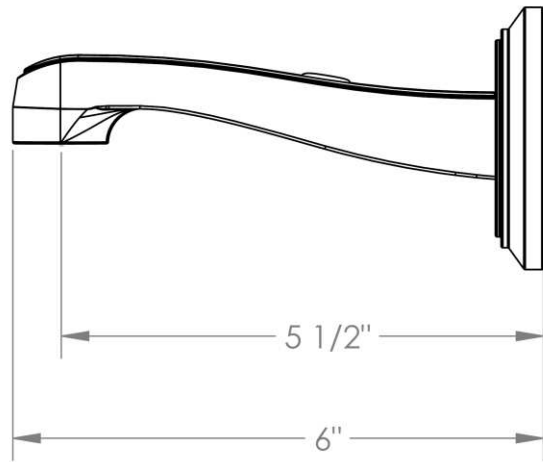

TBSPT-29

Wall Mounted Tub Spout

Meets the applicable requirements of ASME A112.18.1-2005/CSA B125.1-05, entitled "Plumbing Supply Fittings"

WATERMARK DESIGNS 7/3/2013

350 Dewitt Ave Brooklyn NY 11207 USA T 718 257 2800 F 718 257 2144 info@watermark-designs.com